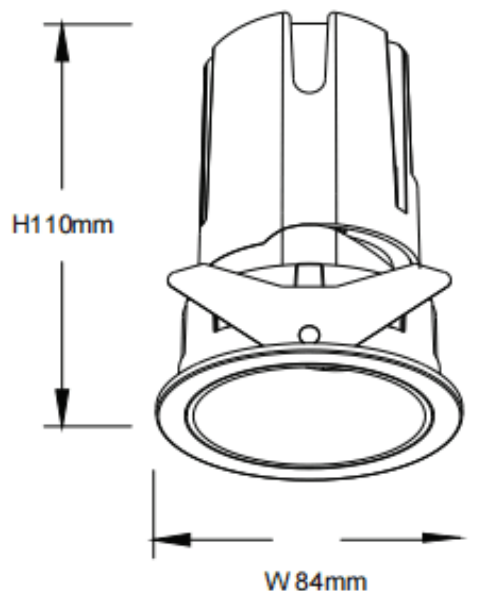

ZENITH IP65R Smart

Lavov downlight from the family ZENITH IP65R Smart with a power of 20W and a 36 degrees beam angle. CCT 3000K. White color. With a total lumen output of 1600lm and a luminous efficacy of 80lm/W. Made in Die Cast Aluminum. IP65 degree of protection. Class II isolation. DALI+wireless Casambi driver. UGR19. CRI90.

Dimensions

Product dimensions (mm) **Φ84*110**

Scheme

Item code	86.DS84.1339.01
Product type	Indoor
Category	Downlights
Family	ZENITH
Subfamily	ZENITH IP65R Smart
Pictograms	

Product	
Real power (W)	20
Real luminous flux (Lm)	1600
Luminous efficiency (Lm/W)	80
Beam angle (°)	36
Life time (h)	50000 h L80B10
IP	65
Electrical class insulation	Clas II
Colour	White
U. G. R	19
Control gear included	Yes
Control gear	DALI+wireless Casambi
Flicker Free	Yes
Light source	LED
Type of LED	COB
Colour temperature (K)	3000
Colour consistency (SDCM)	SDCM<3
CRI	80