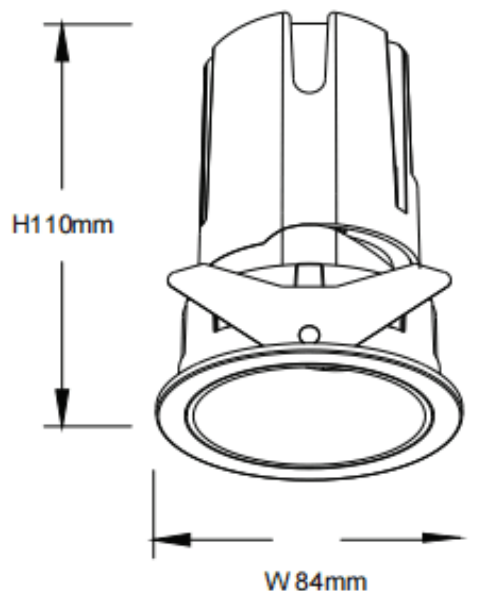

ZENITH IP65R Smart

Lavov downlight from the family ZENITH IP65R Smart with a power of 20W and a 12 degrees beam angle. CCT 4000K. White color. With a total lumen output of 1600lm and a luminous efficacy of 80lm/W. Made in Die Cast Aluminum. IP65degree of protection. Class II isolation. DALI+wireless Casambidriver. UGR19. CRI90.

Dimensions

Product dimensions (mm) **Φ84*110**

Scheme

Item code	86.DS84.1419.01
Product type	Indoor
Category	Downlights
Family	ZENITH
Subfamily	ZENITH IP65R Smart
Pictograms	

Product	
Real power (W)	20
Real luminous flux (Lm)	1600
Luminous efficiency (Lm/W)	80
Beam angle (°)	12
Life time (h)	50000 h L80B10
IP	65
Electrical class insulation	Clas II
Colour	White
U. G. R	19
Control gear included	Yes
Control gear	DALI+wireless Casambi
Flicker Free	Yes
Light source	LED
Type of LED	COB
Colour temperature (K)	4000
Colour consistency (SDCM)	SDCM<3
CRI	80