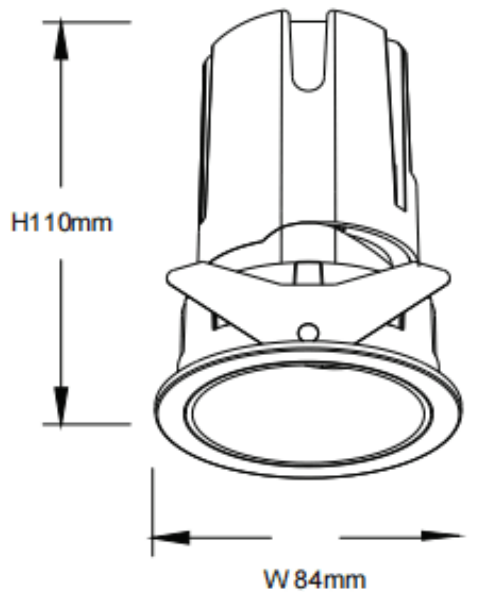

ZENITH IP65R Smart

Lavov downlight from the family ZENITH IP65R Smart with a power of 20W and a 12 degrees beam angle. CCT 4000K. black color. With a total lumen output of 1600lm and a luminous efficacy of 80lm/W. Made in Die Cast Aluminum. IP65degree of protection. Class II isolation. DALI+wireless Casambi driver. UGR19. CRI90.

Dimensions

Product dimensions (mm) **Φ84*110**

Scheme

Item code	86.DS84.1419.02
Product type	Indoor
Category	Downlights
Family	ZENITH
Subfamily	ZENITH IP65R Smart
Pictograms	

Product	
Real power (W)	20
Real luminous flux (Lm)	1600
Luminous efficiency (Lm/W)	80
Beam angle (º)	12
Life time (h)	50000 h L80B10
IP	65
Electrical class insulation	Clas II
Colour	black
U. G. R	19
Control gear included	Yes
Control gear	DALI+wireless Casambi
Flicker Free	Yes
Light source	LED
Type of LED	COB
Colour temperature (K)	4000
Colour consistency (SDCM)	SDCM<3
CRI	80