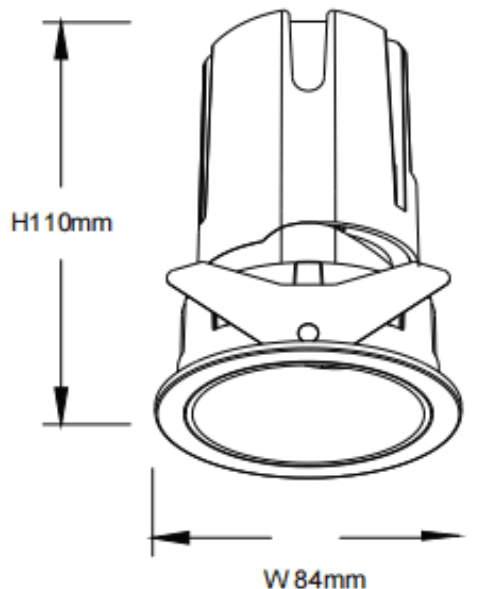

### ZENITH IP65R Smart

Lavov downlight from the family ZENITH IP65R Smart with a power of 20W and a 24 degrees beam angle. CCT 4000K. White color. With a total lumen output of 1600lm and a luminous efficacy of 80lm/W. Made in Die Cast Aluminum. IP65degree of protection. Class II isolation. DALI+wireless Casambidriver. UGR19. CRI90.

#### Dimensions

Product dimensions (mm) **Φ84\*110**

#### Scheme

Item code	86.DS84.1429.01
Product type	Indoor
Category	Downlights
Family	ZENITH
Subfamily	ZENITH IP65R Smart
Pictograms	

Product	
Real power (W)	20
Real luminous flux (Lm)	1600
Luminous efficiency (Lm/W)	80
Beam angle (°)	24
Life time (h)	50000 h L80B10
IP	65
Electrical class insulation	Clas II
Colour	White
U. G. R	19
Control gear included	Yes
Control gear	DALI+wireless Casambi
Flicker Free	Yes
Light source	LED
Type of LED	COB
Colour temperature (K)	4000
Colour consistency (SDCM)	SDCM<3
CRI	80