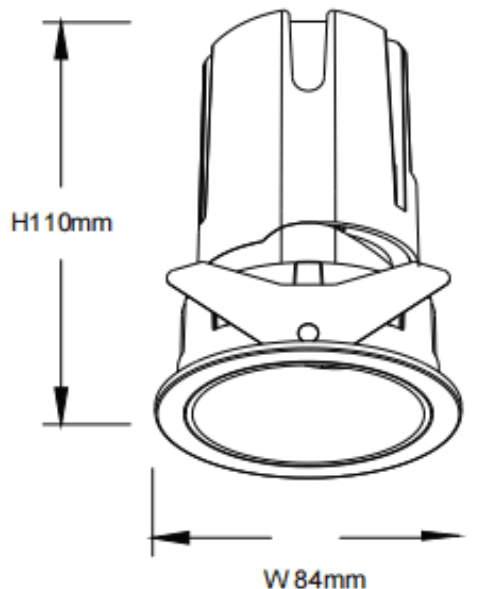

ZENITH IP65R Smart

Lavov downlight from the family ZENITH IP65R Smart with a power of 20W and a 36 degrees beam angle. CCT 4000K. White color. With a total lumen output of 1600lm and a luminous efficacy of 80lm/W. Made in Die Cast Aluminum. IP65degree of protection. Class II isolation. DALI+wireless Casambidriver. UGR19. CRI90.

Dimensions

Product dimensions (mm) **Φ84*110**

Scheme

Item code	86.DS84.1439.01
Product type	Indoor
Category	Downlights
Family	ZENITH
Subfamily	ZENITH IP65R Smart
Pictograms	

Product	
Real power (W)	20
Real luminous flux (Lm)	1600
Luminous efficiency (Lm/W)	80
Beam angle (°)	36
Life time (h)	50000 h L80B10
IP	65
Electrical class insulation	Clas II
Colour	White
U. G. R	19
Control gear included	Yes
Control gear	DALI+wireless Casambi
Flicker Free	Yes
Light source	LED
Type of LED	COB
Colour temperature (K)	4000
Colour consistency (SDCM)	SDCM<3
CRI	80