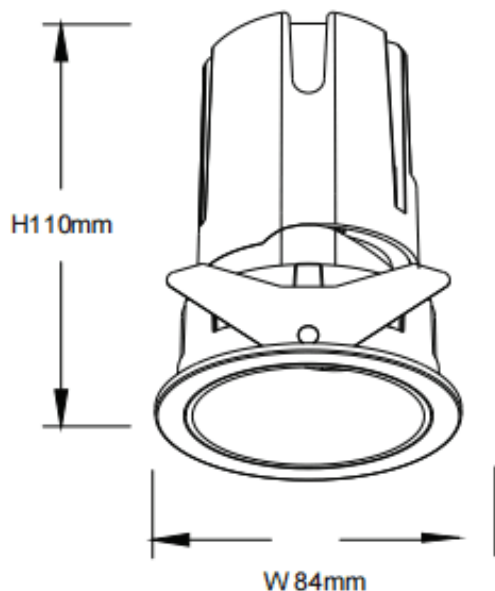

ZENITH IP65R Smart

Lavov downlight from the family ZENITH IP65R Smart with a power of 20W and a 36 degrees beam angle. CCT 4000K. White color. With a total lumen output of 1600lm and a luminous efficacy of 80lm/W. Made in Die Cast Aluminum. IP65 degree of protection. Class II isolation. DALI+wireless Casambi driver. UGR19. CRI90.

Dimensions

Product dimensions (mm) $\Phi 84 \times 110$

Scheme

Item code	86.DS84.1439.01
Product type	Indoor
Category	Downlights
Family	ZENITH
Subfamily	ZENITH IP65R Smart
Pictograms	

Product	
Real power (W)	20
Real luminous flux (Lm)	1600
Luminous efficiency (Lm/W)	80
Beam angle (º)	36
Life time (h)	50000 h L80B10
IP	65
Electrical class insulation	Clas II
Colour	White
U. G. R	19
Control gear included	Yes
Control gear	DALI+wireless Casambi
Flicker Free	Yes
Light source	LED
Type of LED	COB
Colour temperature (K)	4000
Colour consistency (SDCM)	SDCM<3
CRI	80