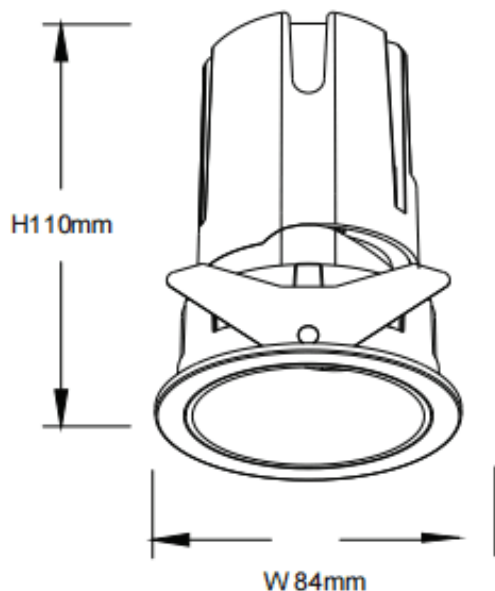

ZENITH IP65R Smart

Lavov downlight from the family ZENITH IP65R Smart with a power of 20W and a 36 degrees beam angle. CCT 4000K. black color. With a total lumen output of 1600lm and a luminous efficacy of 80lm/W. Made in Die Cast Aluminum. IP65 degree of protection. Class II isolation. DALI+wireless Casambi driver. UGR19. CRI90.

Dimensions

Product dimensions (mm) $\Phi 84 \times 110$

Scheme

Item code	86.DS84.1439.02
Product type	Indoor
Category	Downlights
Family	ZENITH
Subfamily	ZENITH IP65R Smart
Pictograms	

Product	
Real power (W)	20
Real luminous flux (Lm)	1600
Luminous efficiency (Lm/W)	80
Beam angle (º)	36
Life time (h)	50000 h L80B10
IP	65
Electrical class insulation	Clas II
Colour	black
U. G. R	19
Control gear included	Yes
Control gear	DALI+wireless Casambi
Flicker Free	Yes
Light source	LED
Type of LED	COB
Colour temperature (K)	4000
Colour consistency (SDCM)	SDCM<3
CRI	80