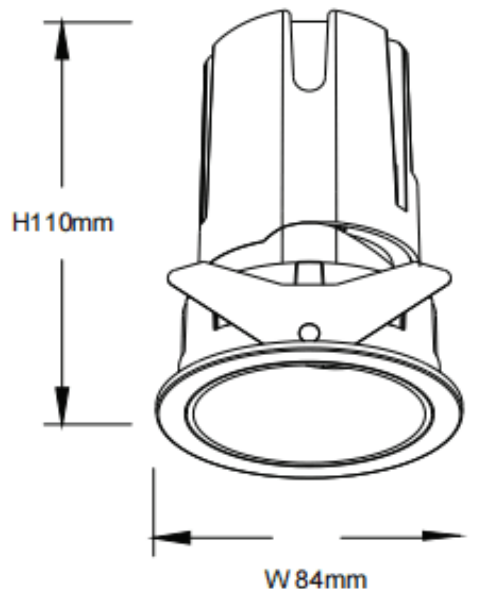

### ZENITH IP65R Smart

Lavov downlight from the family ZENITH IP65R Smart with a power of 20W and a 60 degrees beam angle. CCT 4000K. White color. With a total lumen output of 1600lm and a luminous efficacy of 80lm/W. Made in Die Cast Aluminum. IP65degree of protection. Class II isolation. DALI+wireless Casambidriver. UGR19. CRI90.

#### Dimensions

Product dimensions (mm) **Φ84\*110**

#### Scheme

Item code	86.DS84.1449.01
Product type	Indoor
Category	Downlights
Family	ZENITH
Subfamily	ZENITH IP65R Smart
Pictograms	

Product	
Real power (W)	20
Real luminous flux (Lm)	1600
Luminous efficiency (Lm/W)	80
Beam angle (°)	60
Life time (h)	50000 h L80B10
IP	65
Electrical class insulation	Clas II
Colour	White
U. G. R	19
Control gear included	Yes
Control gear	DALI+wireless Casambi
Flicker Free	Yes
Light source	LED
Type of LED	COB
Colour temperature (K)	4000
Colour consistency (SDCM)	SDCM<3
CRI	80