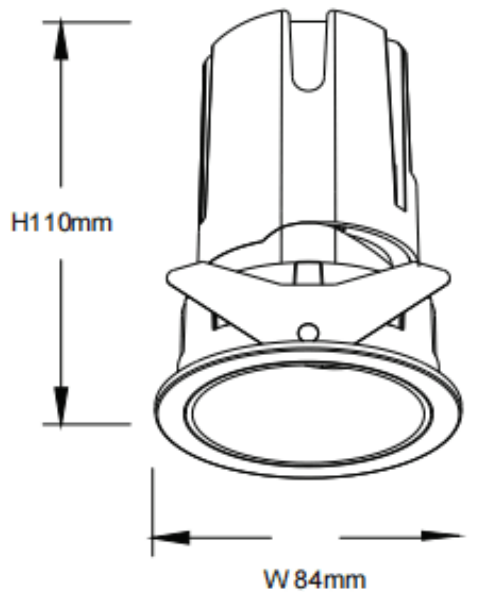

### ZENITH IP65R Smart

Lavov downlight from the family ZENITH IP65R Smart with a power of 20W and a 60 degrees beam angle. CCT 4000K. black color. With a total lumen output of 1600lm and a luminous efficacy of 80lm/W. Made in Die Cast Aluminum. IP65 degree of protection. Class II isolation. DALI+wireless Casambi driver. UGR19. CRI90.

#### Dimensions

Product dimensions (mm) **Φ84\*110**

#### Scheme

Item code	86.DS84.1449.02
Product type	Indoor
Category	Downlights
Family	ZENITH
Subfamily	ZENITH IP65R Smart
Pictograms	

Product	
Real power (W)	20
Real luminous flux (Lm)	1600
Luminous efficiency (Lm/W)	80
Beam angle (°)	60
Life time (h)	50000 h L80B10
IP	65
Electrical class insulation	Clas II
Colour	black
U. G. R	19
Control gear included	Yes
Control gear	DALI+wireless Casambi
Flicker Free	Yes
Light source	LED
Type of LED	COB
Colour temperature (K)	4000
Colour consistency (SDCM)	SDCM3
CRI	80