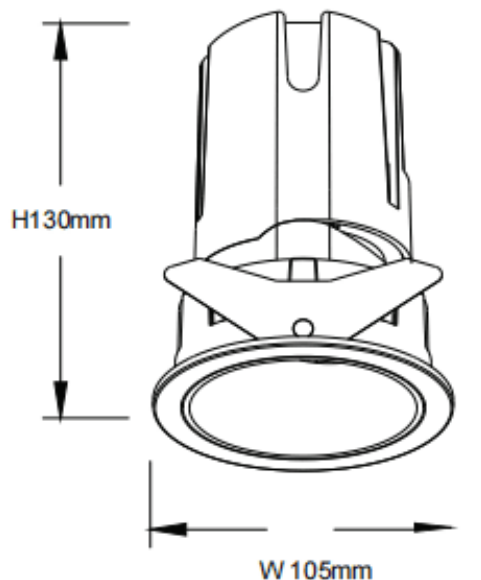

ZENITH IP65R Smart

Lavov downlight from the family ZENITH IP65R Smart with a power of 30W and a 12 degrees beam angle. CCT 3000K. White color. With a total lumen output of 2400lm and a luminous efficacy of 80lm/W. Made in Die Cast Aluminum. IP65degree of protection. Class II isolation. DALI+wireless Casambidriver. UGR19. CRI90.

Dimensions

Product dimensions (mm) $\Phi 105 \times 130 \text{mm}$

Scheme

Item code	86.DS84.2319.01
Product type	Indoor
Category	Downlights
Family	ZENITH
Subfamily	ZENITH IP65R Smart
Pictograms	

Product	
Real power (W)	30
Real luminous flux (Lm)	2400
Luminous efficiency (Lm/W)	80
Beam angle (°)	12
Life time (h)	50000 h L80B10
IP	65
Electrical class insulation	Clas II
Colour	White
U. G. R	19
Control gear included	Yes
Control gear	DALI+wireless Casambi
Flicker Free	Yes
Light source	LED
Type of LED	COB
Colour temperature (K)	3000
Colour consistency (SDCM)	SDCM<3
CRI	80