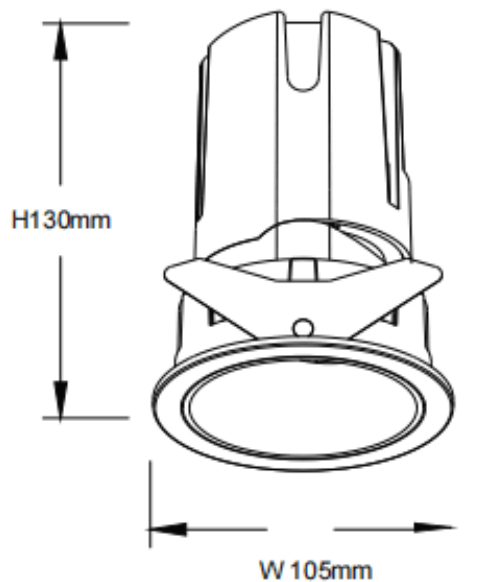

### ZENITH IP65R Smart

Lavov downlight from the family ZENITH IP65R Smart with a power of 30W and a 24 degrees beam angle. CCT 4000K. White color. With a total lumen output of 2400lm and a luminous efficacy of 80lm/W. Made in Die Cast Aluminum. IP65degree of protection. Class II isolation. DALI+wireless Casambidriver. UGR19. CRI90.

#### Dimensions

Product dimensions (mm)  $\Phi 105 \times 130 \text{mm}$

#### Scheme

Item code	86.DS84.2429.01
Product type	Indoor
Category	Downlights
Family	ZENITH
Subfamily	ZENITH IP65R Smart
Pictograms	

Product	
Real power (W)	30
Real luminous flux (Lm)	2400
Luminous efficiency (Lm/W)	80
Beam angle (°)	24
Life time (h)	50000 h L80B10
IP	65
Electrical class insulation	Clas II
Colour	White
U. G. R	19
Control gear included	Yes
Control gear	DALI+wireless Casambi
Flicker Free	Yes
Light source	LED
Type of LED	COB
Colour temperature (K)	4000
Colour consistency (SDCM)	SDCM<3
CRI	80