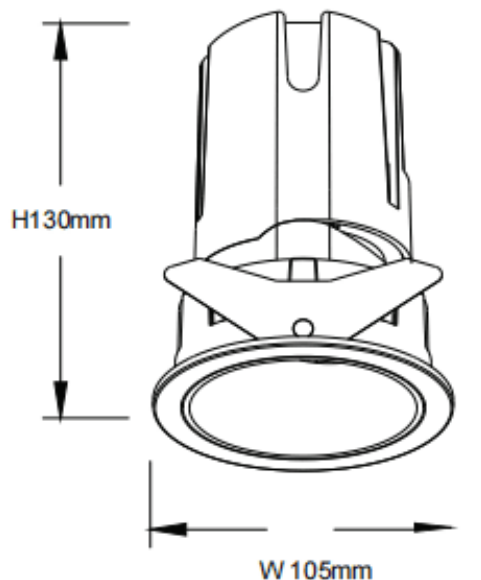

### ZENITH IP65R Smart

Lavov downlight from the family ZENITH IP65R Smart with a power of 30W and a 36 degrees beam angle. CCT 4000K. White color. With a total lumen output of 2400lm and a luminous efficacy of 80lm/W. Made in Die Cast Aluminum. IP65degree of protection. Class II isolation. DALI+wireless Casambidriver. UGR19. CRI90.

#### Dimensions

Product dimensions (mm)  $\Phi 105 \times 130 \text{mm}$

#### Scheme

Item code	86.DS84.2439.01
Product type	Indoor
Category	Downlights
Family	ZENITH
Subfamily	ZENITH IP65R Smart
Pictograms	

Product	
Real power (W)	30
Real luminous flux (Lm)	2400
Luminous efficiency (Lm/W)	80
Beam angle (°)	36
Life time (h)	50000 h L80B10
IP	65
Electrical class insulation	Clas II
Colour	White
U. G. R	19
Control gear included	Yes
Control gear	DALI+wireless Casambi
Flicker Free	Yes
Light source	LED
Type of LED	COB
Colour temperature (K)	4000
Colour consistency (SDCM)	SDCM<3
CRI	80