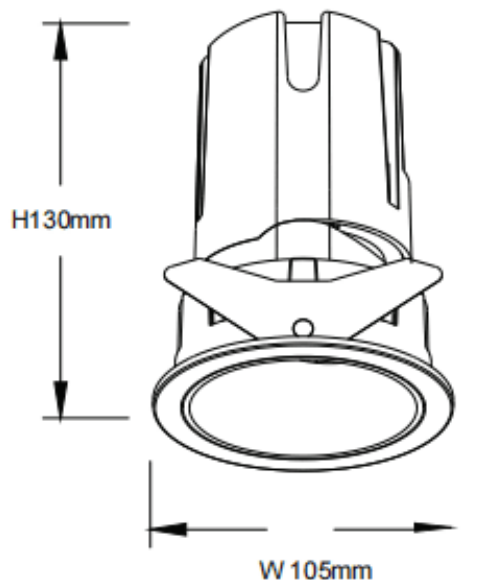

### ZENITH IP65R Smart

Lavov downlight from the family ZENITH IP65R Smart with a power of 30W and a 60 degrees beam angle. CCT 4000K. White color. With a total lumen output of 2400lm and a luminous efficacy of 80lm/W. Made in Die Cast Aluminum. IP65 degree of protection. Class II isolation. DALI+wireless Casambi driver. UGR19. CRI90.

#### Dimensions

Product dimensions (mm)  $\Phi 105 \times 130 \text{mm}$

#### Photometry

Item code	86.DS84.2449.01
Product type	Indoor
Category	Downlights
Family	ZENITH
Subfamily	ZENITH IP65R Smart
Pictograms	

Product	
Real power (W)	30
Real luminous flux (Lm)	2400
Luminous efficiency (Lm/W)	80
Beam angle (°)	60
Life time (h)	50000 h L80B10
IP	65
Electrical class insulation	Clas II
Colour	White
U. G. R	19
Control gear included	Yes
Control gear	DALI+wireless Casambi
Flicker Free	Yes
Light source	LED
Type of LED	COB
Colour temperature (K)	4000
Colour consistency (SDCM)	SDCM3
CRI	80