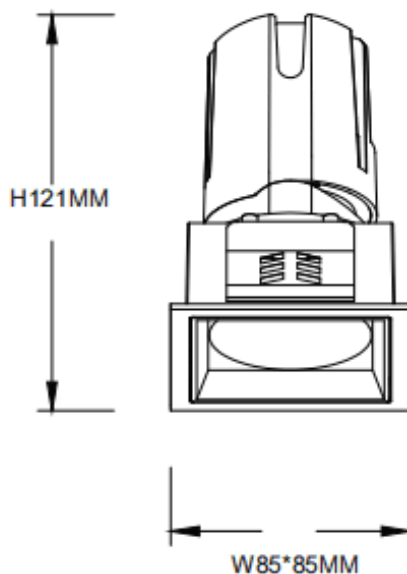

ZENITH IP65S Smart

Lavov downlight from the family ZENITH IP65S Smart with a power of 20W and a 12 degrees beam angle. CCT 3000K. black color. With a total lumen output of 1600lm and a luminous efficacy of 80lm/W. Made in Die Cast Aluminum. IP65degree of protection. Class II isolation. DALI wireless Casambi driver. UGR19. CRI90.

Dimensions

Product dimensions (mm) **85*85*121mm**

Scheme

Item code	86.DS85.1319.02
Product type	Indoor
Category	Downlights
Family	ZENITH
Subfamily	ZENITH IP65S Smart
Pictograms	

Product	
Real power (W)	20
Real luminous flux (Lm)	1600
Luminous efficiency (Lm/W)	80
Beam angle (°)	12
Life time (h)	50000 h L80B10
IP	65
Electrical class insulation	Clas II
Colour	black
U. G. R	19
Control gear	DALI wireless Casambi
Flicker Free	Yes
Light source	LED
Type of LED	COB
Colour temperature (K)	3000
Colour consistency (SDCM)	SDCM3
CRI	80