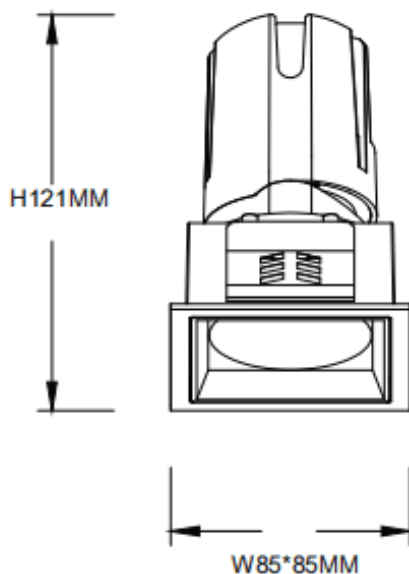

ZENITH IP65S Smart

Lavov downlight from the family ZENITH IP65S Smart with a power of 20W and a 24 degrees beam angle. CCT 3000K. White color. With a total lumen output of 1600lm and a luminous efficacy of 80lm/W. Made in Die Cast Aluminum. IP65 degree of protection. Class II isolation. DALI wireless Casambi driver. UGR19. CRI90.

Dimensions

Product dimensions (mm) **85*85*121mm**

Scheme

Item code	86.DS85.1329.01
Product type	Indoor
Category	Downlights
Family	ZENITH
Subfamily	ZENITH IP65S Smart
Pictograms	

Product	
Real power (W)	20
Real luminous flux (Lm)	1600
Luminous efficiency (Lm/W)	80
Beam angle (°)	24
Life time (h)	50000 h L80B10
IP	65
Electrical class insulation	Clas II
Colour	White
U. G. R	19
Control gear	DALI wireless Casambi
Flicker Free	Yes
Light source	LED
Type of LED	COB
Colour temperature (K)	3000
Colour consistency (SDCM)	SDCM3
CRI	80