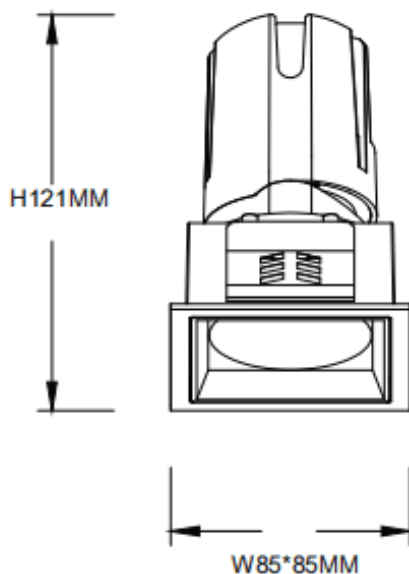

ZENITH IP65S Smart

Lavov downlight from the family ZENITH IP65S Smart with a power of 20W and a 24 degrees beam angle. CCT 3000K. black color. With a total lumen output of 1600lm and a luminous efficacy of 80lm/W. Made in Die Cast Aluminum. IP65degree of protection. Class II isolation. DALI wireless Casambi driver. UGR19. CRI90.

Dimensions

Product dimensions (mm) **85*85*121mm**

Scheme

Item code	86.DS85.1329.02
Product type	Indoor
Category	Downlights
Family	ZENITH
Subfamily	ZENITH IP65S Smart
Pictograms	

Product	
Real power (W)	20
Real luminous flux (Lm)	1600
Luminous efficiency (Lm/W)	80
Beam angle (°)	24
Life time (h)	50000 h L80B10
IP	65
Electrical class insulation	Clas II
Colour	black
U. G. R	19
Control gear	DALI wireless Casambi
Flicker Free	Yes
Light source	LED
Type of LED	COB
Colour temperature (K)	3000
Colour consistency (SDCM)	SDCM3
CRI	80