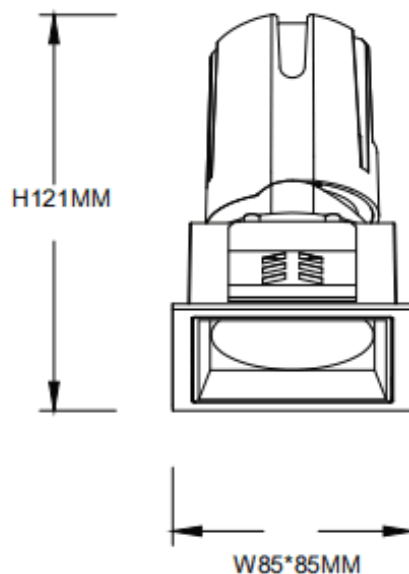

ZENITH IP65S Smart

Lavov downlight from the family ZENITH IP65S Smart with a power of 20W and a 36 degrees beam angle. CCT 3000K. White color. With a total lumen output of 1600lm and a luminous efficacy of 80lm/W. Made in Die Cast Aluminum. IP65degree of protection. Class II isolation. DALI wireless Casambi driver. UGR19. CRI90.

Dimensions

Product dimensions (mm) **85*85*121mm**

Scheme

Item code	86.DS85.1339.01
Product type	Indoor
Category	Downlights
Family	ZENITH
Subfamily	ZENITH IP65S Smart
Pictograms	

Product	
Real power (W)	20
Real luminous flux (Lm)	1600
Luminous efficiency (Lm/W)	80
Beam angle (°)	36
Life time (h)	50000 h L80B10
IP	65
Electrical class insulation	Clas II
Colour	White
U. G. R	19
Control gear	DALI wireless Casambi
Flicker Free	Yes
Light source	LED
Type of LED	COB
Colour temperature (K)	3000
Colour consistency (SDCM)	SDCM<3
CRI	80