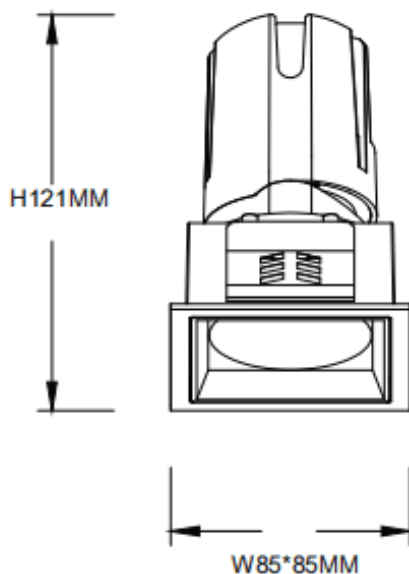

ZENITH IP65S Smart

Lavov downlight from the family ZENITH IP65S Smart with a power of 20W and a 12 degrees beam angle. CCT 4000K. White color. With a total lumen output of 1600lm and a luminous efficacy of 80lm/W. Made in Die Cast Aluminum. IP65degree of protection. Class II isolation. DALI wireless Casambi driver. UGR19. CRI90.

Dimensions

Product dimensions (mm) **85*85*121mm**

Scheme

Item code	86.DS85.1419.01
Product type	Indoor
Category	Downlights
Family	ZENITH
Subfamily	ZENITH IP65S Smart
Pictograms	

Product	
Real power (W)	20
Real luminous flux (Lm)	1600
Luminous efficiency (Lm/W)	80
Beam angle (°)	12
Life time (h)	50000 h L80B10
IP	65
Electrical class insulation	Clas II
Colour	White
U. G. R	19
Control gear	DALI wireless Casambi
Flicker Free	Yes
Light source	LED
Type of LED	COB
Colour temperature (K)	4000
Colour consistency (SDCM)	SDCM3
CRI	80