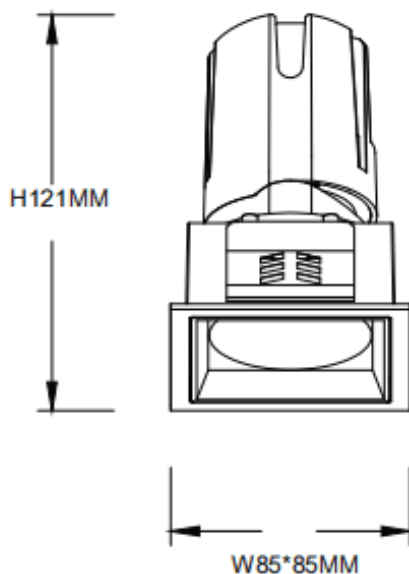

ZENITH IP65S Smart

Lavov downlight from the family ZENITH IP65S Smart with a power of 20W and a 24 degrees beam angle. CCT 4000K. White color. With a total lumen output of 1600lm and a luminous efficacy of 80lm/W. Made in Die Cast Aluminum. IP65degree of protection. Class II isolation. DALI wireless Casambi driver. UGR19. CRI90.

Dimensions

Product dimensions (mm) **85*85*121mm**

Scheme

| | |
|--------------|---------------------------|
| Item code | 86.DS85.1429.01 |
| Product type | Indoor |
| Category | Downlights |
| Family | ZENITH |
| Subfamily | ZENITH IP65S Smart |
| Pictograms | |

| | |
|-----------------------------|------------------------------|
| Product | |
| Real power (W) | 20 |
| Real luminous flux (Lm) | 1600 |
| Luminous efficiency (Lm/W) | 80 |
| Beam angle (°) | 24 |
| Life time (h) | 50000 h L80B10 |
| IP | 65 |
| Electrical class insulation | Clas II |
| Colour | White |
| U. G. R | 19 |
| Control gear | DALI wireless Casambi |
| Flicker Free | Yes |
| Light source | LED |
| Type of LED | COB |
| Colour temperature (K) | 4000 |
| Colour consistency (SDCM) | SDCM3 |
| CRI | 80 |