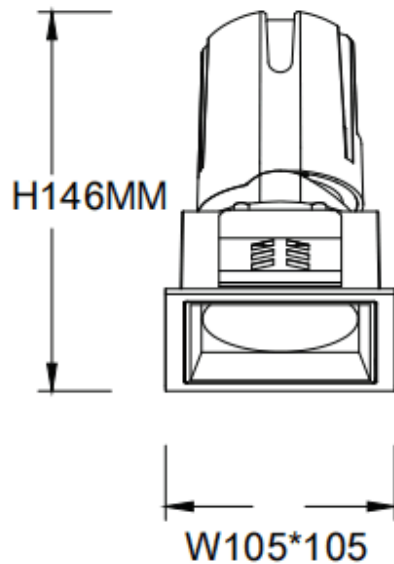

### ZENITH IP65S Smart

Lavov downlight from the family ZENITH IP65S Smart with a power of 30W and a 36 degrees beam angle. CCT 3000K. black color. With a total lumen output of 2400lm and a luminous efficacy of 80lm/W. Made in Die Cast Aluminum. IP65degree of protection. Class II isolation. DALI wireless Casambi driver. UGR19. CRI90.

#### Dimensions

Product dimensions (mm) **105\*105\*146mm**

#### Scheme

Item code	86.DS85.2339.02
Product type	Indoor
Category	Downlights
Family	ZENITH
Subfamily	ZENITH IP65S Smart
Pictograms	

Product	
Real power (W)	30
Real luminous flux (Lm)	2400
Luminous efficiency (Lm/W)	80
Beam angle (°)	36
Life time (h)	50000 h L80B10
IP	65
Electrical class insulation	Clas II
Colour	black
U. G. R	19
Control gear	DALI wireless Casambi
Flicker Free	Yes
Light source	LED
Type of LED	COB
Colour temperature (K)	3000
Colour consistency (SDCM)	SDCM3
CRI	80