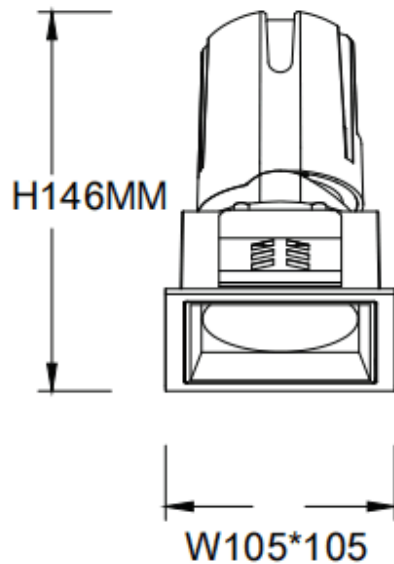

ZENITH IP65S Smart

Lavov downlight from the family ZENITH IP65S Smart with a power of 30W and a 60 degrees beam angle. CCT 3000K. black color. With a total lumen output of 2400lm and a luminous efficacy of 80lm/W. Made in Die Cast Aluminum. IP65degree of protection. Class II isolation. DALI wireless Casambi driver. UGR19. CRI90.

Dimensions

Product dimensions (mm) 105*105*146mm

Scheme

Item code	86.DS85.2349.02
Product type	Indoor
Category	Downlights
Family	ZENITH
Subfamily	ZENITH IP65S Smart
Pictograms	

Product	
Real power (W)	30
Real luminous flux (Lm)	2400
Luminous efficiency (Lm/W)	80
Beam angle (°)	60
Life time (h)	50000 h L80B10
IP	65
Electrical class insulation	Clas II
Colour	black
U. G. R	19
Control gear	DALI wireless Casambi
Flicker Free	Yes
Light source	LED
Type of LED	COB
Colour temperature (K)	3000
Colour consistency (SDCM)	SDCM3
CRI	80