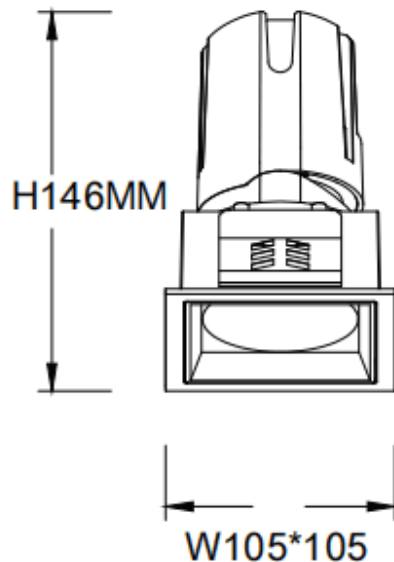

### ZENITH IP65S Smart

Lavov downlight from the family ZENITH IP65S Smart with a power of 30W and a 12 degrees beam angle. CCT 4000K. White color. With a total lumen output of 2400lm and a luminous efficacy of 80lm/W. Made in Die Cast Aluminum. IP65degree of protection. Class II isolation. DALI wireless Casambi driver. UGR19. CRI90.

#### Dimensions

Product dimensions (mm) **105\*105\*146mm**

#### Scheme

Item code	<b>86.DS85.2419.01</b>
Product type	<b>Indoor</b>
Category	<b>Downlights</b>
Family	<b>ZENITH</b>
Subfamily	<b>ZENITH IP65S Smart</b>
Pictograms	

Product	
Real power (W)	<b>30</b>
Real luminous flux (Lm)	<b>2400</b>
Luminous efficiency (Lm/W)	<b>80</b>
Beam angle (°)	<b>12</b>
Life time (h)	<b>50000 h L80B10</b>
IP	<b>65</b>
Electrical class insulation	<b>Clas II</b>
Colour	<b>White</b>
U. G. R	<b>19</b>
Control gear	<b>DALI wireless Casambi</b>
Flicker Free	<b>Yes</b>
Light source	<b>LED</b>
Type of LED	<b>COB</b>
Colour temperature (K)	<b>4000</b>
Colour consistency (SDCM)	<b>SDCM&lt;3</b>
CRI	<b>80</b>