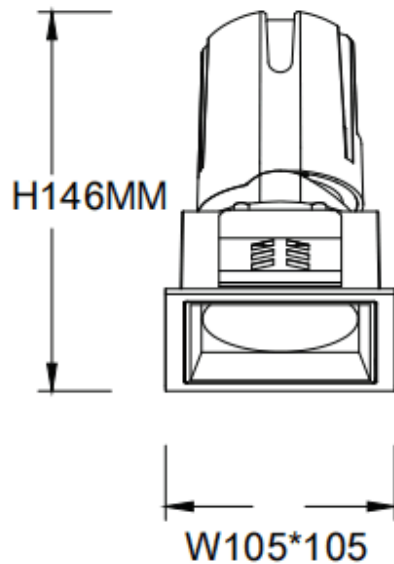

ZENITH IP65S Smart

Lavov downlight from the family ZENITH IP65S Smart with a power of 30W and a 36 degrees beam angle. CCT 4000K. White color. With a total lumen output of 2400lm and a luminous efficacy of 80lm/W. Made in Die Cast Aluminum. IP65degree of protection. Class II isolation. DALI wireless Casambi driver. UGR19. CRI90.

Dimensions

Product dimensions (mm) 105*105*146mm

Scheme

Item code	86.DS85.2439.01
Product type	Indoor
Category	Downlights
Family	ZENITH
Subfamily	ZENITH IP65S Smart
Pictograms	

Product	
Real power (W)	30
Real luminous flux (Lm)	2400
Luminous efficiency (Lm/W)	80
Beam angle (º)	36
Life time (h)	50000 h L80B10
IP	65
Electrical class insulation	Clas II
Colour	White
U. G. R	19
Control gear	DALI wireless Casambi
Flicker Free	Yes
Light source	LED
Type of LED	COB
Colour temperature (K)	4000
Colour consistency (SDCM)	SDCM<3
CRI	80