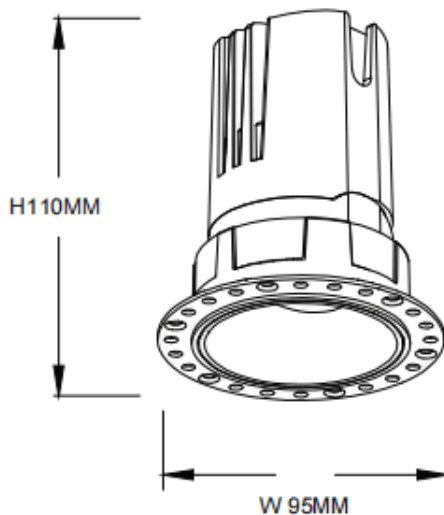

### ZENITH IP65R Smart Trimless

Lavov downlight from the family ZENITH IP65R Smart Trimless with a power of 20W and a 24 degrees beam angle. CCT 3000K. White color. With a total lumen output of 1600lm and a luminous efficacy of 80lm/W. Made in Die Cast Aluminum. IP65degree of protection. Class II isolation. DALI+wireless Casambidriver. UGR19. CRI90.

#### Dimensions

Product dimensions (mm)	φ95*H110mm
Packing dimensions (mm)	φ95*80mm

#### Scheme

Item code	86.DS86.1329.01
Product type	Indoor
Category	Downlights
Family	ZENITH
Subfamily	ZENITH IP65R Smart Trimless
Pictograms	

Product	
Real power (W)	20
Real luminous flux (Lm)	1600
Luminous efficiency (Lm/W)	80
Beam angle (&ordm;)	24
Life time (h)	50000 h L80B10
IP	65
Electrical class insulation	Clas II
Colour	White
U. G. R	19
Control gear included	Yes
Control gear	DALI+wireless Casambi
Flicker Free	Yes
Light source	LED
Type of LED	COB
Colour temperature (K)	3000
Colour consistency (SDCM)	SDCM<3
CRI	80