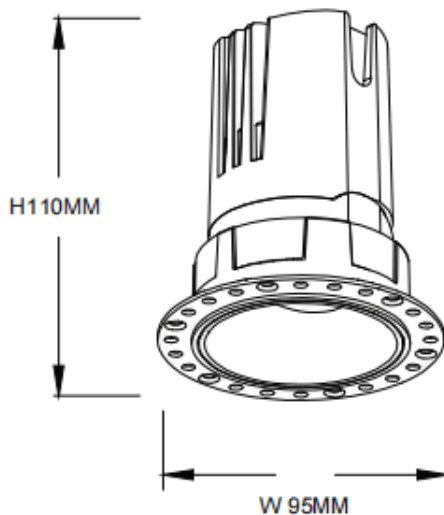

ZENITH IP65R Smart Trimless

Lavov downlight from the family ZENITH IP65R Smart Trimless with a power of 20W and a 12 degrees beam angle. CCT 4000K. black color. With a total lumen output of 1600lm and a luminous efficacy of 80lm/W. Made in Die Cast Aluminum. IP65degree of protection. Class II isolation. DALI+wireless Casambidriver. UGR19. CRI90.

Dimensions

Product dimensions (mm)	φ95*H110mm
Packing dimensions (mm)	φ95*80mm

Scheme

Item code	86.DS86.1419.02
Product type	Indoor
Category	Downlights
Family	ZENITH
Subfamily	ZENITH IP65R Smart Trimless
Pictograms	

Product	
Real power (W)	20
Real luminous flux (Lm)	1600
Luminous efficiency (Lm/W)	80
Beam angle (º)	12
Life time (h)	50000 h L80B10
IP	65
Electrical class insulation	Clas II
Colour	black
U. G. R	19
Control gear included	Yes
Control gear	DALI+wireless Casambi
Flicker Free	Yes
Light source	LED
Type of LED	COB
Colour temperature (K)	4000
Colour consistency (SDCM)	SDCM<3
CRI	80