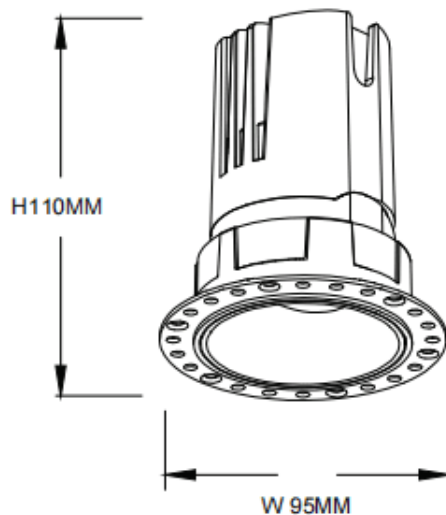

### ZENITH IP65R Smart Trimless

Lavov downlight from the family ZENITH IP65R Smart Trimless with a power of 20W and a 12 degrees beam angle. CCT 4000K. black color. With a total lumen output of 1600lm and a luminous efficacy of 80lm/W. Made in Die Cast Aluminum. IP65degree of protection. Class II isolation. DALI+wireless Casambidriver. UGR19. CRI90.

#### Dimensions

Product dimensions (mm)	φ95*H110mm
Packing dimensions (mm)	φ95*80mm

#### Scheme

Item code	86.DS86.1419.02
Product type	Indoor
Category	Downlights
Family	ZENITH
Subfamily	ZENITH IP65R Smart Trimless
Pictograms	

<b>Product</b>	
Real power (W)	20
Real luminous flux (Lm)	1600
Luminous efficiency (Lm/W)	80
Beam angle (°)	12
Life time (h)	50000 h L80B10
IP	65
Electrical class insulation	Clas II
Colour	black
U. G. R	19
Control gear included	Yes
Control gear	DALI+wireless Casambi
Flicker Free	Yes
Light source	LED
Type of LED	COB
Colour temperature (K)	4000
Colour consistency (SDCM)	SDCM<3
CRI	80