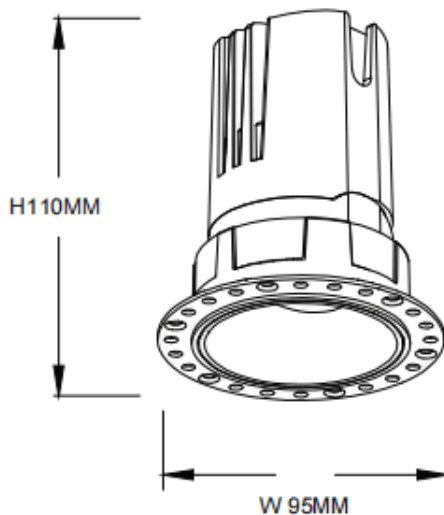

### ZENITH IP65R Smart Trimless

Lavov downlight from the family ZENITH IP65R Smart Trimless with a power of 20W and a 24 degrees beam angle. CCT 4000K. black color. With a total lumen output of 1600lm and a luminous efficacy of 80lm/W. Made in Die Cast Aluminum. IP65degree of protection. Class II isolation. DALI+wireless Casambidriver. UGR19. CRI90.

#### Dimensions

Product dimensions (mm)	φ95*H110mm
Packing dimensions (mm)	φ95*80mm

#### Scheme

Item code	86.DS86.1429.02
Product type	Indoor
Category	Downlights
Family	ZENITH
Subfamily	ZENITH IP65R Smart Trimless
Pictograms	

Product	
Real power (W)	20
Real luminous flux (Lm)	1600
Luminous efficiency (Lm/W)	80
Beam angle (&ordm;)	24
Life time (h)	50000 h L80B10
IP	65
Electrical class insulation	Clas II
Colour	black
U. G. R	19
Control gear included	Yes
Control gear	DALI+wireless Casambi
Flicker Free	Yes
Light source	LED
Type of LED	COB
Colour temperature (K)	4000
Colour consistency (SDCM)	SDCM<3
CRI	80