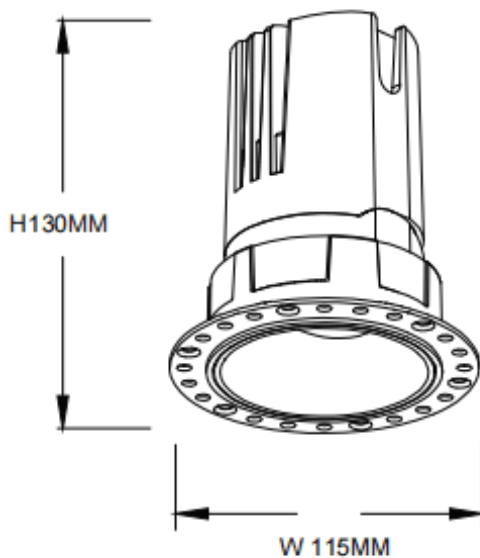

ZENITH IP65R Smart Trimless

Lavov downlight from the family ZENITH IP65R Smart Trimless with a power of 30W and a 12 degrees beam angle. CCT 3000K. White color. With a total lumen output of 2400lm and a luminous efficacy of 80lm/W. Made in Die Cast Aluminum. IP65degree of protection. Class II isolation. DALI+wireless Casambidriver. UGR19. CRI90.

Dimensions	
Product dimensions (mm)	Φ115*130mm
Packing dimensions (mm)	Φ115*110mm

Scheme

Item code	86.DS86.2319.01
Product type	Indoor
Category	Downlights
Family	ZENITH
Subfamily	ZENITH IP65R Smart Trimless
Pictograms	

Product	
Real power (W)	30
Real luminous flux (Lm)	2400
Luminous efficiency (Lm/W)	80
Beam angle (º)	12
Life time (h)	50000 h L80B10
IP	65
Electrical class insulation	Clas II
Colour	White
U. G. R	19
Control gear included	Yes
Control gear	DALI+wireless Casambi
Flicker Free	Yes
Light source	LED
Type of LED	COB
Colour temperature (K)	3000
Colour consistency (SDCM)	SDCM<3
CRI	80