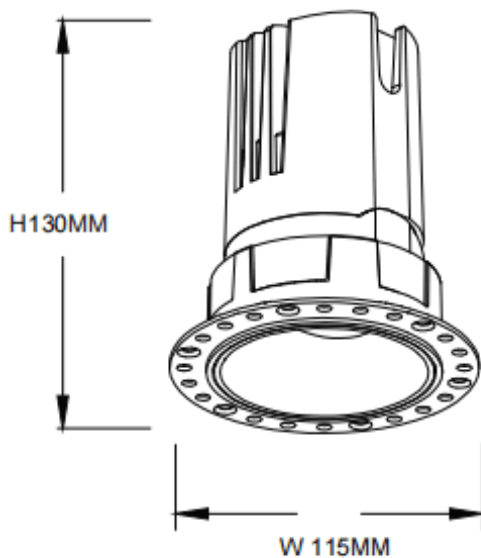

ZENITH IP65R Smart Trimless

Lavov downlight from the family ZENITH IP65R Smart Trimless with a power of 30W and a 36 degrees beam angle. CCT 3000K. black color. With a total lumen output of 2400lm and a luminous efficacy of 80lm/W. Made in Die Cast Aluminum. IP65degree of protection. Class II isolation. DALI+wireless Casambidriver. UGR19. CRI90.

Dimensions

Product dimensions (mm)	Φ115*130mm
Packing dimensions (mm)	Φ115*110mm

Scheme

Item code	86.DS86.2339.02
Product type	Indoor
Category	Downlights
Family	ZENITH
Subfamily	ZENITH IP65R Smart Trimless
Pictograms	

Product	
Real power (W)	30
Real luminous flux (Lm)	2400
Luminous efficiency (Lm/W)	80
Beam angle (°)	36
Life time (h)	50000 h L80B10
IP	65
Electrical class insulation	Clas II
Colour	black
U. G. R	19
Control gear included	Yes
Control gear	DALI+wireless Casambi
Flicker Free	Yes
Light source	LED
Type of LED	COB
Colour temperature (K)	3000
Colour consistency (SDCM)	SDCM<3
CRI	80