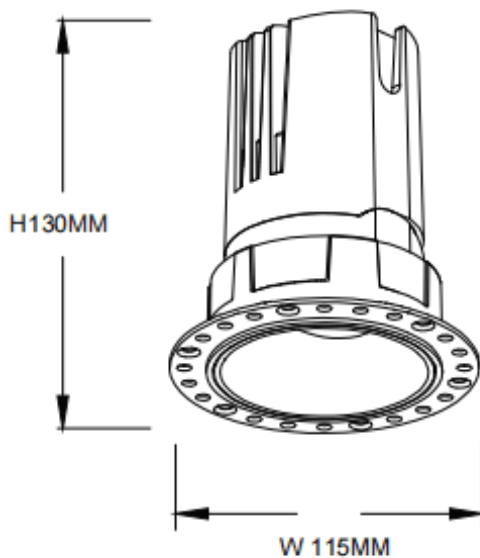

ZENITH IP65R Smart Trimless

Lavov downlight from the family ZENITH IP65R Smart Trimless with a power of 30W and a 12 degrees beam angle. CCT 4000K. White color. With a total lumen output of 2400lm and a luminous efficacy of 80lm/W. Made in Die Cast Aluminum. IP65degree of protection. Class II isolation. DALI+wireless Casambidriver. UGR19. CRI90.

Dimensions	
Product dimensions (mm)	Φ115*130mm
Packing dimensions (mm)	Φ115*110mm

Scheme

Item code	86.DS86.2419.01
Product type	Indoor
Category	Downlights
Family	ZENITH
Subfamily	ZENITH IP65R Smart Trimless
Pictograms	

Product	
Real power (W)	30
Real luminous flux (Lm)	2400
Luminous efficiency (Lm/W)	80
Beam angle (°)	12
Life time (h)	50000 h L80B10
IP	65
Electrical class insulation	Clas II
Colour	White
U. G. R	19
Control gear included	Yes
Control gear	DALI+wireless Casambi
Flicker Free	Yes
Light source	LED
Type of LED	COB
Colour temperature (K)	4000
Colour consistency (SDCM)	SDCM3
CRI	80