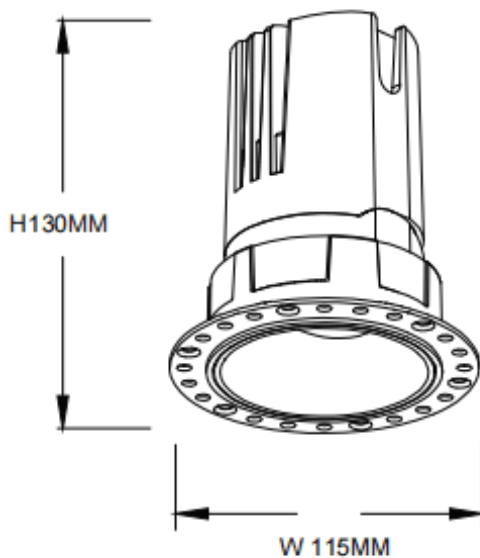

ZENITH IP65R Smart Trimless

Lavov downlight from the family ZENITH IP65R Smart Trimless with a power of 30W and a 12 degrees beam angle. CCT 4000K. black color. With a total lumen output of 2400lm and a luminous efficacy of 80lm/W. Made in Die Cast Aluminum. IP65degree of protection. Class II isolation. DALI+wireless Casambidriver. UGR19. CRI90.

Dimensions	
Product dimensions (mm)	Φ115*130mm
Packing dimensions (mm)	Φ115*110mm

Scheme

Item code	86.DS86.2419.02
Product type	Indoor
Category	Downlights
Family	ZENITH
Subfamily	ZENITH IP65R Smart Trimless
Pictograms	

Product	
Real power (W)	30
Real luminous flux (Lm)	2400
Luminous efficiency (Lm/W)	80
Beam angle (º)	12
Life time (h)	50000 h L80B10
IP	65
Electrical class insulation	Clas II
Colour	black
U. G. R	19
Control gear included	Yes
Control gear	DALI+wireless Casambi
Flicker Free	Yes
Light source	LED
Type of LED	COB
Colour temperature (K)	4000
Colour consistency (SDCM)	SDCM<3
CRI	80