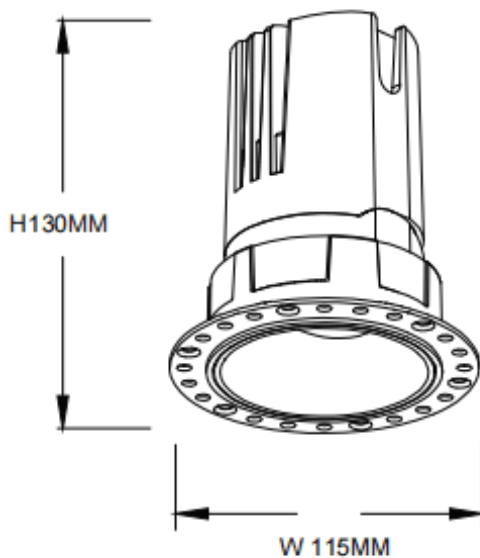

ZENITH IP65R Smart Trimless

Lavov downlight from the family ZENITH IP65R Smart Trimless with a power of 30W and a 24 degrees beam angle. CCT 4000K. White color. With a total lumen output of 2400lm and a luminous efficacy of 80lm/W. Made in Die Cast Aluminum. IP65degree of protection. Class II isolation. DALI+wireless Casambidriver. UGR19. CRI90.

Dimensions	
Product dimensions (mm)	Φ115*130mm
Packing dimensions (mm)	Φ115*110mm

Scheme

Item code	86.DS86.2429.01
Product type	Indoor
Category	Downlights
Family	ZENITH
Subfamily	ZENITH IP65R Smart Trimless
Pictograms	

Product	
Real power (W)	30
Real luminous flux (Lm)	2400
Luminous efficiency (Lm/W)	80
Beam angle (°)	24
Life time (h)	50000 h L80B10
IP	65
Electrical class insulation	Clas II
Colour	White
U. G. R	19
Control gear included	Yes
Control gear	DALI+wireless Casambi
Flicker Free	Yes
Light source	LED
Type of LED	COB
Colour temperature (K)	4000
Colour consistency (SDCM)	SDCM3
CRI	80