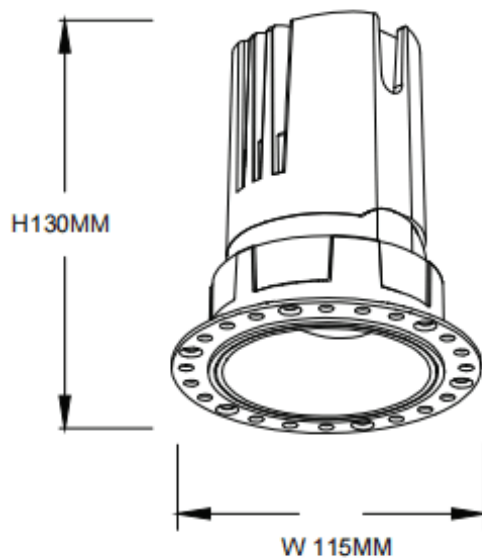

### ZENITH IP65R Smart Trimless

Lavov downlight from the family ZENITH IP65R Smart Trimless with a power of 30W and a 60 degrees beam angle. CCT 4000K. White color. With a total lumen output of 2400lm and a luminous efficacy of 80lm/W. Made in Die Cast Aluminum. IP65degree of protection. Class II isolation. DALI+wireless Casambidriver. UGR19. CRI90.

#### Dimensions

Product dimensions (mm)	Φ115*130mm
Packing dimensions (mm)	Φ115*110mm

#### Photometry

Item code	86.DS86.2449.01
Product type	Indoor
Category	Downlights
Family	ZENITH
Subfamily	ZENITH IP65R Smart Trimless
Pictograms	

Product	
Real power (W)	30
Real luminous flux (Lm)	2400
Luminous efficiency (Lm/W)	80
Beam angle (°)	60
Life time (h)	50000 h L80B10
IP	65
Electrical class insulation	Clas II
Colour	White
U. G. R	19
Control gear included	Yes
Control gear	DALI+wireless Casambi
Flicker Free	Yes
Light source	LED
Type of LED	COB
Colour temperature (K)	4000
Colour consistency (SDCM)	SDCM3
CRI	80