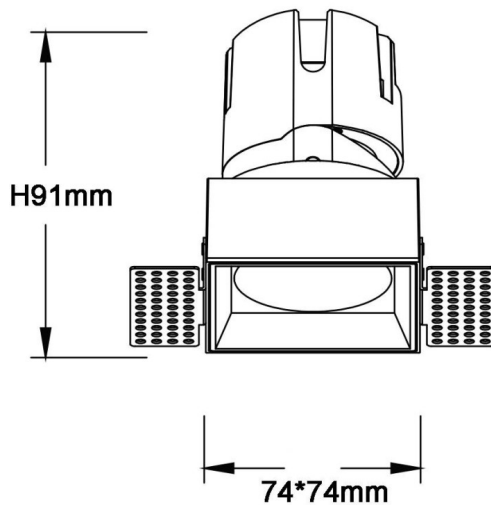

ZENITH IP65S Smart Trimless

Lavov downlight from the family ZENITH IP65S Smart Trimless with a power of 20W and a 12 degrees beam angle. CCT 3000K. White color. With a total lumen output of 1600lm and a luminous efficacy of 80lm/W. Made in Die Cast Aluminum. IP65degree of protection. Class II isolation. DALI+wireless Casambi driver. UGR19. CRI90.

Dimensions	
Product dimensions (mm)	85*85*121mm

Scheme

Item code	86.DS87.1319.01
Product type	Indoor
Category	Downlights
Family	ZENITH
Subfamily	ZENITH IP65S Smart Trimless
Pictograms	

Product	
Real power (W)	20
Real luminous flux (Lm)	1600
Luminous efficiency (Lm/W)	80
Beam angle (°)	12
Life time (h)	50000 h L80B10
IP	65
Electrical class insulation	Clas II
Colour	White
U. G. R	19
Control gear	DALI+wireless Casambi
Flicker Free	Yes
Light source	LED
Type of LED	COB
Colour temperature (K)	3000
Colour consistency (SDCM)	SDCM3
CRI	80