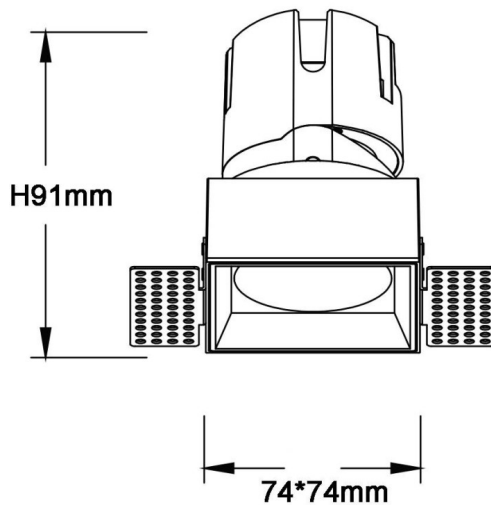

ZENITH IP65S Smart Trimless

Lavov downlight from the family ZENITH IP65S Smart Trimless with a power of 20W and a 12 degrees beam angle. CCT 3000K. black color. With a total lumen output of 1600lm and a luminous efficacy of 80lm/W. Made in Die Cast Aluminum. IP65degree of protection. Class II isolation. DALI+wireless Casambidriver. UGR19. CRI90.

Dimensions	
Product dimensions (mm)	85*85*121mm

Scheme

Item code	86.DS87.1319.02
Product type	Indoor
Category	Downlights
Family	ZENITH
Subfamily	ZENITH IP65S Smart Trimless
Pictograms	

Product	
Real power (W)	20
Real luminous flux (Lm)	1600
Luminous efficiency (Lm/W)	80
Beam angle (°)	12
Life time (h)	50000 h L80B10
IP	65
Electrical class insulation	Clas II
Colour	black
U. G. R	19
Control gear	DALI+wireless Casambi
Flicker Free	Yes
Light source	LED
Type of LED	COB
Colour temperature (K)	3000
Colour consistency (SDCM)	SDCM3
CRI	80