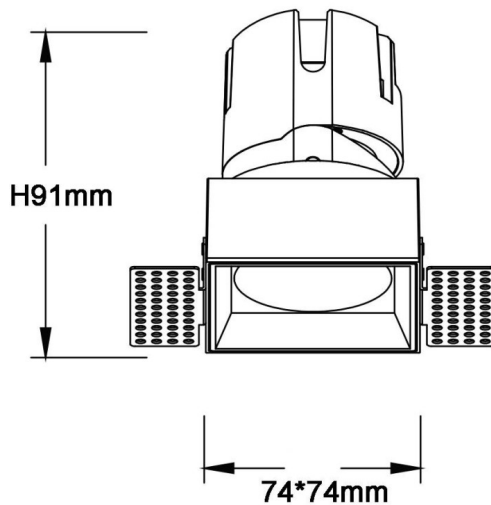

ZENITH IP65S Smart Trimless

Lavov downlight from the family ZENITH IP65S Smart Trimless with a power of 20W and a 12 degrees beam angle. CCT 3000K. black color. With a total lumen output of 1600lm and a luminous efficacy of 80lm/W. Made in Die Cast Aluminum. IP65degree of protection. Class II isolation. DALI+wireless Casambidriver. UGR19. CRI90.

Dimensions

Product dimensions (mm) 85*85*121mm

Scheme

Item code	86.DS87.1319.02
Product type	Indoor
Category	Downlights
Family	ZENITH
Subfamily	ZENITH IP65S Smart Trimless
Pictograms	

Product	
Real power (W)	20
Real luminous flux (Lm)	1600
Luminous efficiency (Lm/W)	80
Beam angle (°)	12
Life time (h)	50000 h L80B10
IP	65
Electrical class insulation	Clas II
Colour	black
U. G. R	19
Control gear	DALI+wireless Casambi
Flicker Free	Yes
Light source	LED
Type of LED	COB
Colour temperature (K)	3000
Colour consistency (SDCM)	SDCM<3
CRI	80