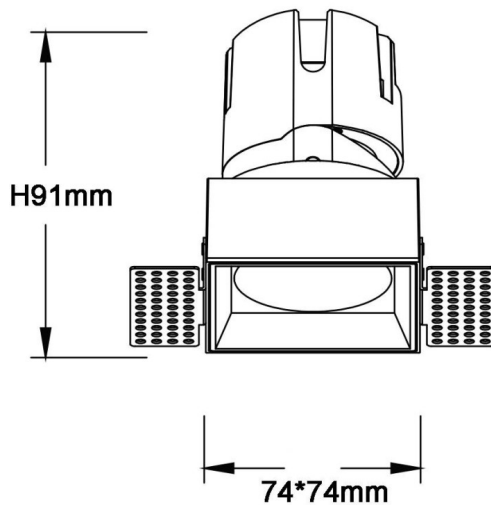

ZENITH IP65S Smart Trimless

Lavov downlight from the family ZENITH IP65S Smart Trimless with a power of 20W and a 36 degrees beam angle. CCT 3000K. black color. With a total lumen output of 1600lm and a luminous efficacy of 80lm/W. Made in Die Cast Aluminum. IP65degree of protection. Class II isolation. DALI+wireless Casambi driver. UGR19. CRI90.

Dimensions	
Product dimensions (mm)	85*85*121mm

Scheme

Item code	86.DS87.1339.02
Product type	Indoor
Category	Downlights
Family	ZENITH
Subfamily	ZENITH IP65S Smart Trimless
Pictograms	

Product	
Real power (W)	20
Real luminous flux (Lm)	1600
Luminous efficiency (Lm/W)	80
Beam angle (°)	36
Life time (h)	50000 h L80B10
IP	65
Electrical class insulation	Clas II
Colour	black
U. G. R	19
Control gear	DALI+wireless Casambi
Flicker Free	Yes
Light source	LED
Type of LED	COB
Colour temperature (K)	3000
Colour consistency (SDCM)	SDCM3
CRI	80