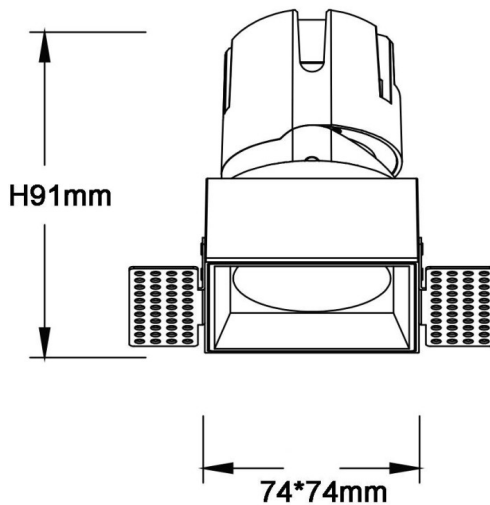

ZENITH IP65S Smart Trimless

Lavov downlight from the family ZENITH IP65S Smart Trimless with a power of 20W and a 60 degrees beam angle. CCT 3000K. black color. With a total lumen output of 1600lm and a luminous efficacy of 80lm/W. Made in Die Cast Aluminum. IP65degree of protection. Class II isolation. DALI+wireless Casambi driver. UGR19. CRI90.

Dimensions

Product dimensions (mm) 85*85*121mm

Scheme

Photometry

Item code	86.DS87.1349.02
Product type	Indoor
Category	Downlights
Family	ZENITH
Subfamily	ZENITH IP65S Smart Trimless
Pictograms	

Product	
Real power (W)	20
Real luminous flux (Lm)	1600
Luminous efficiency (Lm/W)	80
Beam angle (º)	60
Life time (h)	50000 h L80B10
IP	65
Electrical class insulation	Clas II
Colour	black
U. G. R	19
Control gear	DALI+wireless Casambi
Flicker Free	Yes
Light source	LED
Type of LED	COB
Colour temperature (K)	3000
Colour consistency (SDCM)	SDCM<3
CRI	80