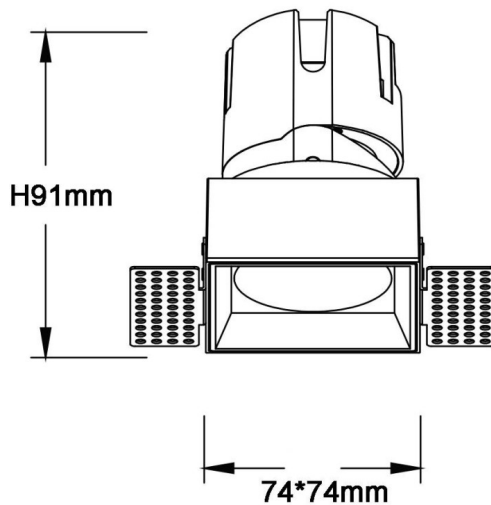

ZENITH IP65S Smart Trimless

Lavov downlight from the family ZENITH IP65S Smart Trimless with a power of 20W and a 36 degrees beam angle. CCT 4000K. black color. With a total lumen output of 1600lm and a luminous efficacy of 80lm/W. Made in Die Cast Aluminum. IP65degree of protection. Class II isolation. DALI+wireless Casambi driver. UGR19. CRI90.

Dimensions

Product dimensions (mm) 85*85*121mm

Scheme

Photometry

Item code	86.DS87.1439.02
Product type	Indoor
Category	Downlights
Family	ZENITH
Subfamily	ZENITH IP65S Smart Trimless
Pictograms	

Product	
Real power (W)	20
Real luminous flux (Lm)	1600
Luminous efficiency (Lm/W)	80
Beam angle (°)	36
Life time (h)	50000 h L80B10
IP	65
Electrical class insulation	Clas II
Colour	black
U. G. R	19
Control gear	DALI+wireless Casambi
Flicker Free	Yes
Light source	LED
Type of LED	COB
Colour temperature (K)	4000
Colour consistency (SDCM)	SDCM<3
CRI	80