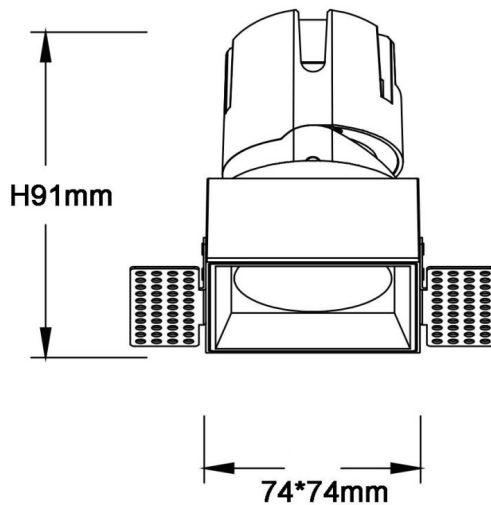

### ZENITH IP65S Smart Trimless

Lavov downlight from the family ZENITH IP65S Smart Trimless with a power of 20W and a 60 degrees beam angle. CCT 4000K. White color. With a total lumen output of 1600lm and a luminous efficacy of 80lm/W. Made in Die Cast Aluminum. IP65degree of protection. Class II isolation. DALI+wireless Casambi driver. UGR19. CRI90.

#### Dimensions

Product dimensions (mm) 85\*85\*121mm

#### Photometry

Item code	86.DS87.1449.01
Product type	Indoor
Category	Downlights
Family	ZENITH
Subfamily	ZENITH IP65S Smart Trimless
Pictograms	

Product	
Real power (W)	20
Real luminous flux (Lm)	1600
Luminous efficiency (Lm/W)	80
Beam angle (&ordm;)	60
Life time (h)	50000 h L80B10
IP	65
Electrical class insulation	Clas II
Colour	White
U. G. R	19
Control gear	DALI+wireless Casambi
Flicker Free	Yes
Light source	LED
Type of LED	COB
Colour temperature (K)	4000
Colour consistency (SDCM)	SDCM<3
CRI	80