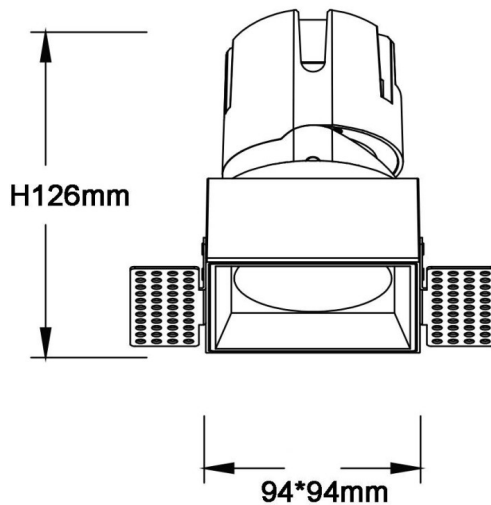

ZENITH IP65S Smart Trimless

Lavov downlight from the family ZENITH IP65S Smart Trimless with a power of 30W and a 12 degrees beam angle. CCT 3000K. black color. With a total lumen output of 2400lm and a luminous efficacy of 80lm/W. Made in Die Cast Aluminum. IP65degree of protection. Class II isolation. DALI+wireless Casambidriver. UGR19. CRI90.

Dimensions

Product dimensions (mm) **94*94*146mm**

Scheme

Item code	86.DS87.2319.02
Product type	Indoor
Category	Downlights
Family	ZENITH
Subfamily	ZENITH IP65S Smart Trimless
Pictograms	

Product	
Real power (W)	30
Real luminous flux (Lm)	2400
Luminous efficiency (Lm/W)	80
Beam angle (°)	12
Life time (h)	50000 h L80B10
IP	65
Electrical class insulation	Clas II
Colour	black
U. G. R	19
Control gear	DALI+wireless Casambi
Flicker Free	Yes
Light source	LED
Type of LED	COB
Colour temperature (K)	3000
Colour consistency (SDCM)	SDCM<3
CRI	80