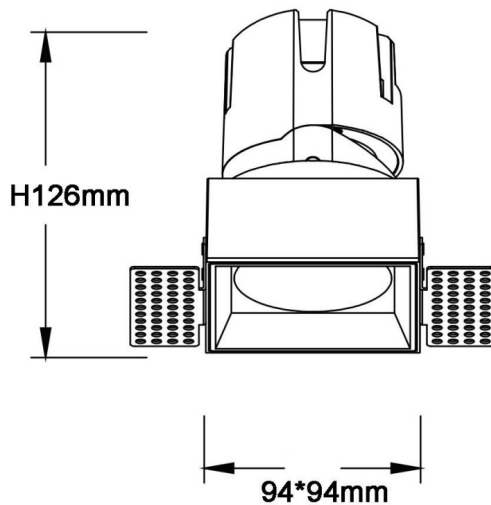

### ZENITH IP65S Smart Trimless

Lavov downlight from the family ZENITH IP65S Smart Trimless with a power of 30W and a 60 degrees beam angle. CCT 3000K. black color. With a total lumen output of 2400lm and a luminous efficacy of 80lm/W. Made in Die Cast Aluminum. IP65degree of protection. Class II isolation. DALI+wireless Casambidriver. UGR19. CRI90.

Dimensions	
Product dimensions (mm)	94*94*146mm

### Scheme

Item code	86.DS87.2349.02
Product type	Indoor
Category	Downlights
Family	ZENITH
Subfamily	ZENITH IP65S Smart Trimless
Pictograms	

<b>Product</b>	
Real power (W)	30
Real luminous flux (Lm)	2400
Luminous efficiency (Lm/W)	80
Beam angle (&ordm;)	60
Life time (h)	50000 h L80B10
IP	65
Electrical class insulation	Clas II
Colour	black
U. G. R	19
Control gear	DALI+wireless Casambi
Flicker Free	Yes
Light source	LED
Type of LED	COB
Colour temperature (K)	3000
Colour consistency (SDCM)	SDCM<3
CRI	80