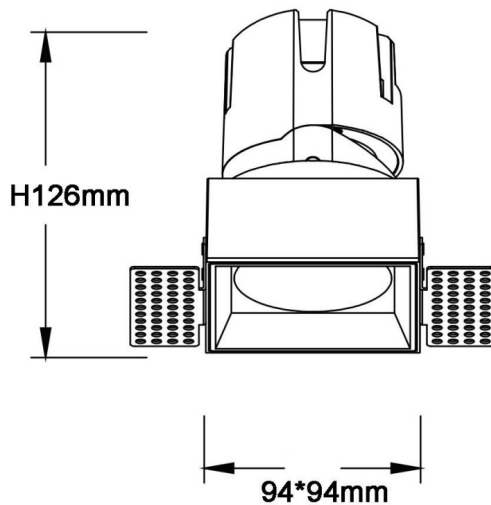

ZENITH IP65S Smart Trimless

Lavov downlight from the family ZENITH IP65S Smart Trimless with a power of 30W and a 60 degrees beam angle. CCT 4000K. White color. With a total lumen output of 2400lm and a luminous efficacy of 80lm/W. Made in Die Cast Aluminum. IP65degree of protection. Class II isolation. DALI+wireless Casambidriver. UGR19. CRI90.

Dimensions	
Product dimensions (mm)	94*94*146mm

Scheme

Item code	86.DS87.2449.01
Product type	Indoor
Category	Downlights
Family	ZENITH
Subfamily	ZENITH IP65S Smart Trimless
Pictograms	

Product	
Real power (W)	30
Real luminous flux (Lm)	2400
Luminous efficiency (Lm/W)	80
Beam angle (°)	60
Life time (h)	50000 h L80B10
IP	65
Electrical class insulation	Clas II
Colour	White
U. G. R	19
Control gear	DALI+wireless Casambi
Flicker Free	Yes
Light source	LED
Type of LED	COB
Colour temperature (K)	4000
Colour consistency (SDCM)	SDCM3
CRI	80