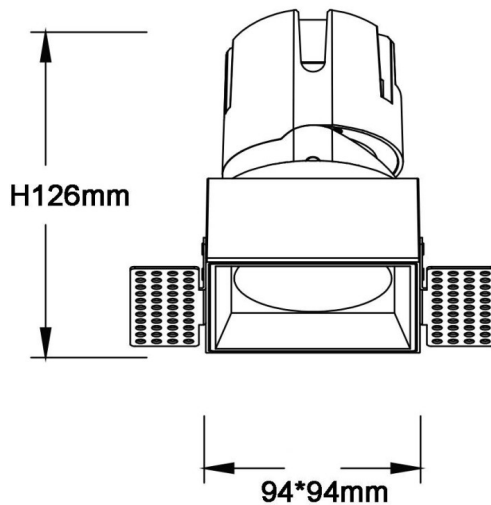

### ZENITH IP65S Smart Trimless

Lavov downlight from the family ZENITH IP65S Smart Trimless with a power of 30W and a 60 degrees beam angle. CCT 4000K. black color. With a total lumen output of 2400lm and a luminous efficacy of 80lm/W. Made in Die Cast Aluminum. IP65degree of protection. Class II isolation. DALI+wireless Casambidriver. UGR19. CRI90.

#### Dimensions

Product dimensions (mm) **94\*94\*146mm**

#### Scheme

Item code	<b>86.DS87.2449.02</b>
Product type	<b>Indoor</b>
Category	<b>Downlights</b>
Family	<b>ZENITH</b>
Subfamily	<b>ZENITH IP65S Smart Trimless</b>
Pictograms	

<b>Product</b>	
Real power (W)	<b>30</b>
Real luminous flux (Lm)	<b>2400</b>
Luminous efficiency (Lm/W)	<b>80</b>
Beam angle (°)	<b>60</b>
Life time (h)	<b>50000 h L80B10</b>
IP	<b>65</b>
Electrical class insulation	<b>Clas II</b>
Colour	<b>black</b>
U. G. R	<b>19</b>
Control gear	<b>DALI+wireless Casambi</b>
Flicker Free	<b>Yes</b>
Light source	<b>LED</b>
Type of LED	<b>COB</b>
Colour temperature (K)	<b>4000</b>
Colour consistency (SDCM)	<b>SDCM&lt;3</b>
CRI	<b>80</b>