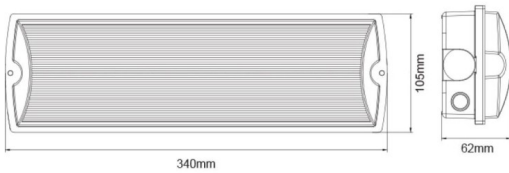

**E-BULK**

With a power consumption of 3W is providing 200 lm. E\_BULK has LiFePO4 battery of 6.4V and 1500mAh providing 3Hrs discharge time. OnOff driver.

<b>Item code</b>	<b>86.E001.1501.01</b>
<b>Product type</b>	<b>Emergency</b>
<b>Category</b>	<b>Bulkhead luminaire</b>
<b>Family</b>	<b>E-BULK</b>
<b>Pictograms</b>	

**Scheme**

**Photometry**

<b>Product</b>	
<b>Real power (W)</b>	<b>3</b>
<b>Real luminous flux (Lm)</b>	<b>200</b>
<b>IP</b>	<b>65</b>
<b>Electrical class insulation</b>	<b>Class II</b>
<b>Colour</b>	<b>white</b>
<b>Control gear included</b>	<b>yes</b>
<b>Control gear</b>	<b>ON-OFF</b>
<b>Light source</b>	<b>LED</b>
<b>Colour temperature (K)</b>	<b>5000</b>
<b>CRI</b>	<b>&gt;70</b>
<b>Emergency battery life time</b>	<b>3</b>