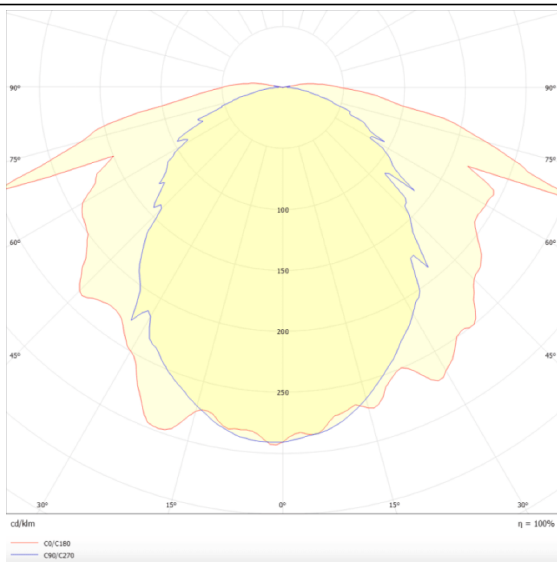

**E-BULK**

With a power consumption of 3W is providing 200 lm. E\_BULK has LiFePO4 battery of 6.4V and 1500mAh providing 3Hrs discharge time. OnOff driver.

<b>Item code</b>	<b>86.E001.1501.01</b>
<b>Product type</b>	<b>Emergency</b>
<b>Category</b>	<b>Bulkhead luminaire</b>
<b>Family</b>	<b>E-BULK</b>
<b>Pictograms</b>	

**Scheme**

**Photometry**

<b>Product</b>	
<b>Real power (W)</b>	<b>3</b>
<b>Real luminous flux (Lm)</b>	<b>200</b>
<b>IP</b>	<b>65</b>
<b>Electrical class insulation</b>	<b>Class II</b>
<b>Colour</b>	<b>white</b>
<b>Control gear included</b>	<b>yes</b>
<b>Control gear</b>	<b>ON-OFF</b>
<b>Light source</b>	<b>LED</b>
<b>Colour temperature (K)</b>	<b>5000</b>
<b>CRI</b>	<b>&gt;70</b>
<b>Emergency battery life time</b>	<b>3</b>