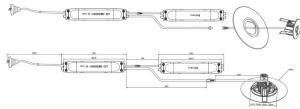

E-DOWNLIGHT

Emergency downlight, 3W, 3hrs, circular lens, white. Controlled by smart IC, with self-test function. Made in die cast aluminum has a lense of round shape for anti-panic lighting. LiFePO4 battery, long lifetime. On-OFF driver.

Item code	86.E003.1521.01
Product type	Emergency
Category	Emergency downlight
Family	E-DOWNLIGHT

Pictograms

Product	
Real power (W)	3
Real luminous flux (Lm)	220
Beam angle (°)	148
IP	20
Electrical class insulation	Class II
Colour	white
Chip Brand	Smalite
Control gear included	yes
Control gear	ON-OFF
Light source	LED
Colour temperature (K)	5000
CRI	>70
Emergency battery life time	3

Scheme

Photometry