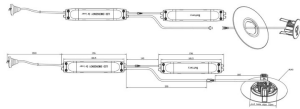

E-DOWNLIGHT

Emergency downlight, 3W, 3hrs, circular lens, white. Controlled by smart IC, with self-test function. Made in die cast aluminum has a lense of round shape for anti-panic lighting. LiFePO4 battery, long lifetime. On-OFF driver.

Item code	86.E003.1521.01
Product type	Emergency
Category	Emergency downlight
Family	E-DOWNLIGHT

Pictograms	    
	 

Scheme

Photometry

Product	
Real power (W)	3
Real luminous flux (Lm)	220
Beam angle (°)	148
IP	20
Electrical class insulation	Class II
Colour	white
Chip Brand	Smalite
Control gear included	yes
Control gear	ON-OFF
Light source	LED
Colour temperature (K)	5000
CRI	>70
Emergency battery life time	3