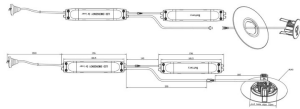

**E-DOWNLIGHT**

Emergency downlight, 3W, 3hrs, circular lens, white. Controlled by smart IC, with self-test function. Made in die cast aluminum has a lense of round shape for anti-panic lighting. LiFePO4 battery, long lifetime. On-OFF driver.

<b>Item code</b>	<b>86.E003.1521.01</b>
<b>Product type</b>	<b>Emergency</b>
<b>Category</b>	<b>Emergency downlight</b>
<b>Family</b>	<b>E-DOWNLIGHT</b>

<b>Pictograms</b>	    
	 

**Scheme**

**Photometry**

<b>Product</b>	
<b>Real power (W)</b>	<b>3</b>
<b>Real luminous flux (Lm)</b>	<b>220</b>
<b>Beam angle (°)</b>	<b>148</b>
<b>IP</b>	<b>20</b>
<b>Electrical class insulation</b>	<b>Class II</b>
<b>Colour</b>	<b>white</b>
<b>Chip Brand</b>	<b>Smalite</b>
<b>Control gear included</b>	<b>yes</b>
<b>Control gear</b>	<b>ON-OFF</b>
<b>Light source</b>	<b>LED</b>
<b>Colour temperature (K)</b>	<b>5000</b>
<b>CRI</b>	<b>&gt;70</b>
<b>Emergency battery life time</b>	<b>3</b>