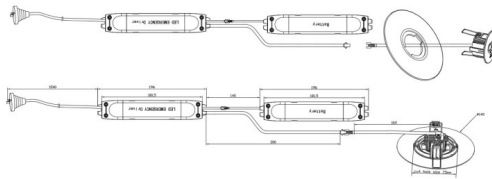

E-DOWNLIGHT

Emergency downlight, 3W, 3hrs, circular lens, white. Controlled by smart IC, with self-test function. Made in die cast aluminum has a lense of round shape for anti-panic lighting. LiFePO4 battery, long lifetime. On-OFF driver.

Item code	86.E003.1521.01
Product type	Emergency
Category	Emergency downlight
Family	E-DOWNLIGHT

Pictograms

Scheme

Product

Real power (W)	3
Real luminous flux (Lm)	220
Beam angle (&ordm;)	148
IP	20
Electrical class insulation	Class II
Colour	white
Control gear included	yes
Control gear	ON-OFF
Light source	LED
Colour temperature (K)	5000
CRI	>70
Emergency battery life time	3