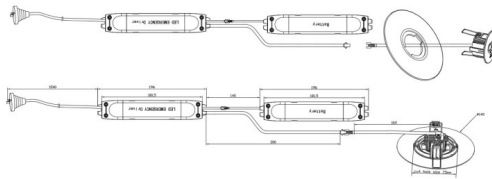

**E-DOWNLIGHT**

Emergency downlight, 3W, 3hrs, circular lens, white. Controlled by smart IC, with self-test function. Made in die cast aluminum has a lense of round shape for anti-panic lighting. LiFePO4 battery, long lifetime. On-OFF driver.

<b>Item code</b>	<b>86.E003.1521.01</b>
<b>Product type</b>	<b>Emergency</b>
<b>Category</b>	<b>Emergency downlight</b>
<b>Family</b>	<b>E-DOWNLIGHT</b>

**Pictograms**

**Scheme**

**Photometry**

**Product**

<b>Real power (W)</b>	<b>3</b>
<b>Real luminous flux (Lm)</b>	<b>220</b>
<b>Beam angle (°)</b>	<b>148</b>
<b>IP</b>	<b>20</b>
<b>Electrical class insulation</b>	<b>Class II</b>
<b>Colour</b>	<b>white</b>
<b>Control gear included</b>	<b>yes</b>
<b>Control gear</b>	<b>ON-OFF</b>
<b>Light source</b>	<b>LED</b>
<b>Type of LED</b>	<b>SMD</b>
<b>Colour temperature (K)</b>	<b>5000</b>
<b>CRI</b>	<b>&gt;70</b>
<b>Emergency battery life time</b>	<b>3</b>