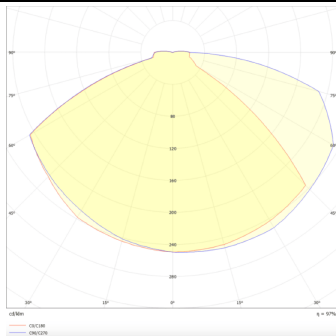

Scheme

Photometry

Product	
Real power (W)	3
Real luminous flux (Lm)	220
Beam angle (°)	148
IP	20
Electrical class insulation	Class II
Colour	white
Chip Brand	Smalite
Control gear included	yes
Control gear	ON-OFF
Light source	LED
Colour temperature (K)	5000
CRI	>70
Emergency battery life time	3