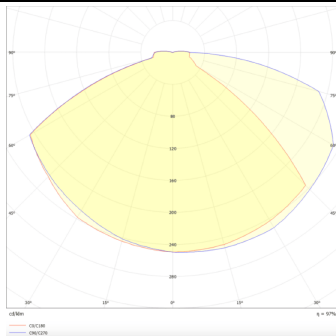

Item code	86.E003.1521.01
Product type	Emergency
Category	Emergency downlight
Family	E-DOWNLIGHT

Pictograms	    
	 

Scheme

Photometry

Product	
Real power (W)	3
Real luminous flux (Lm)	220
Beam angle (°)	148
IP	20
Electrical class insulation	Class II
Colour	white
Chip Brand	Smalite
Control gear included	yes
Control gear	ON-OFF
Light source	LED
Colour temperature (K)	5000
CRI	>70
Emergency battery life time	3