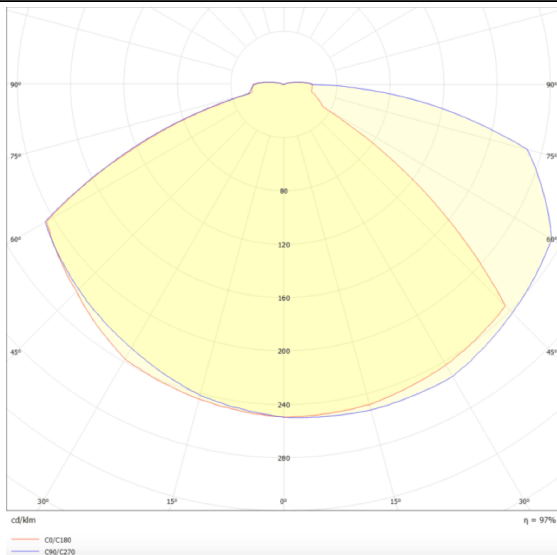

Photometry

Product

Real power (W)	3
Real luminous flux (Lm)	220
Beam angle (°)	148
IP	20
Electrical class insulation	Class II
Colour	white
Control gear included	yes
Control gear	ON-OFF
Light source	LED
Type of LED	SMD
Colour temperature (K)	5000
CRI	>70
Emergency battery life time	3