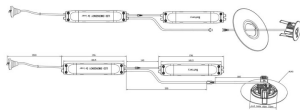

E-DOWNLIGHT

Emergency downlight, 3W, 3hrs, circular lens, white. Controlled by smart IC, with self-test function. Made in die cast aluminum has a lense of round shape for anti-panic lighting. LiFePO4 battery, long lifetime. On-OFF driver.

Item code	86.E003.1521.01
Product type	Emergency
Category	Emergency downlight
Family	E-DOWNLIGHT

Pictograms

☐

50
60 Hz

220
240 V

CE

Driver
INCL.

On
Off

IP
20

Scheme

Product

Real power (W)	3
Real luminous flux (Lm)	220
Beam angle (°)	148
IP	20
Electrical class insulation	Class II
Colour	white
Chip Brand	Smalite
Control gear included	yes
Control gear	ON-OFF
Light source	LED
Colour temperature (K)	5000
CRI	>70
Emergency battery life time	3