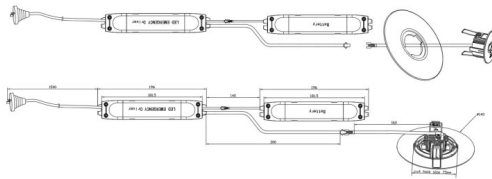

**E-DOWNLIGHT**

Emergency downlight, 3W, 3hrs, circular lens, white. Controlled by smart IC, with self-test function. Made in die cast aluminum has a lense of round shape for anti-panic lighting. LiFePO4 battery, long lifetime. On-OFF driver.

<b>Item code</b>	<b>86.E003.1521.01</b>
<b>Product type</b>	<b>Emergency</b>
<b>Category</b>	<b>Emergency downlight</b>
<b>Family</b>	<b>E-DOWNLIGHT</b>

**Pictograms**

□

50  
60 Hz

220  
240 V

CE

Driver  
INCL

On  
Off

IP  
20

**Scheme**

<b>Product</b>	
<b>Real power (W)</b>	<b>3</b>
<b>Real luminous flux (Lm)</b>	<b>220</b>
<b>Beam angle (°)</b>	<b>148</b>
<b>IP</b>	<b>20</b>
<b>Electrical class insulation</b>	<b>Class II</b>
<b>Colour</b>	<b>white</b>
<b>Control gear included</b>	<b>yes</b>
<b>Control gear</b>	<b>ON-OFF</b>
<b>Light source</b>	<b>LED</b>
<b>Type of LED</b>	<b>SMD</b>
<b>Colour temperature (K)</b>	<b>5000</b>
<b>CRI</b>	<b>&gt;70</b>
<b>Emergency battery life time</b>	<b>3</b>