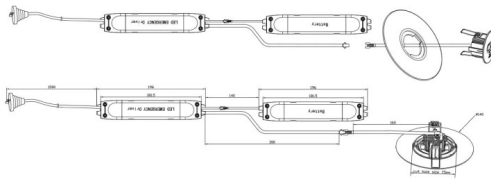

E-DOWNLIGHT

Emergency downlight, 3W, 3hrs, circular lens, black. Controlled by smart IC, with self-test function. Made in die cast aluminum has a lense of round shape for anti-panic lighting.LiFePO4 battery, long lifetime. On-OFF driver.

Item code	86.E003.1521.02
Product type	Emergency
Category	Emergency downlight
Family	E-DOWNLIGHT

Pictograms

Scheme

Photometry

Product

Real power (W)	3
Real luminous flux (Lm)	220
Beam angle (&ordm;)	148
IP	20
Electrical class insulation	Class II
Colour	black
Control gear included	yes
Control gear	ON-OFF
Light source	LED
Colour temperature (K)	5000
CRI	>70
Emergency battery life time	3