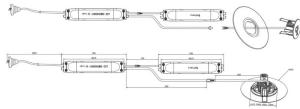

E-DOWNLIGHT

Emergency downlight, 3W, 3hrs, circular lens, black. Controlled by smart IC, with self-test function. Made in die cast aluminum has a lense of round shape for anti-panic lighting. LiFePO4 battery, long lifetime. On-OFF driver.

Item code	86.E003.1521.02
Product type	Emergency
Category	Emergency downlight
Family	E-DOWNLIGHT

Pictograms

50
60 Hz

220
240 V

CE

Driver
INCL.

On
Off

IP
20

Product	
Real power (W)	3
Real luminous flux (Lm)	220
Beam angle (°)	148
IP	20
Electrical class insulation	Class II
Colour	black
Chip Brand	Smalite
Control gear included	yes
Control gear	ON-OFF
Light source	LED
Colour temperature (K)	5000
CRI	>70
Emergency battery life time	3

Scheme

Photometry