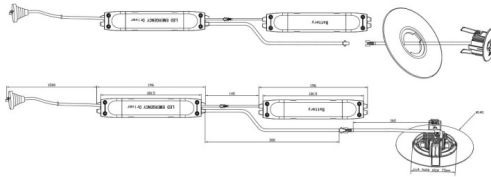

**E-DOWNLIGHT**

Emergency downlight, 3W, 3hrs, circular lens, black. Controlled by smart IC, with self-test function. Made in die cast aluminum has a lense of round shape for anti-panic lighting. LiFePO4 battery, long lifetime. On-OFF driver.

<b>Item code</b>	<b>86.E003.1521.02</b>
<b>Product type</b>	<b>Emergency</b>
<b>Category</b>	<b>Emergency downlight</b>
<b>Family</b>	<b>E-DOWNLIGHT</b>

**Pictograms**

**Scheme**

**Product**

<b>Real power (W)</b>	<b>3</b>
<b>Real luminous flux (Lm)</b>	<b>220</b>
<b>Beam angle (°)</b>	<b>148</b>
<b>IP</b>	<b>20</b>
<b>Electrical class insulation</b>	<b>Class II</b>
<b>Colour</b>	<b>black</b>
<b>Control gear included</b>	<b>yes</b>
<b>Control gear</b>	<b>ON-OFF</b>
<b>Light source</b>	<b>LED</b>
<b>Type of LED</b>	<b>SMD</b>
<b>Colour temperature (K)</b>	<b>5000</b>
<b>CRI</b>	<b>&gt;70</b>
<b>Emergency battery life time</b>	<b>3</b>