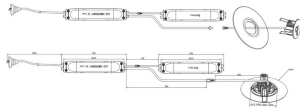

E-DOWNLIGHT

Emergency downlight, 3W, 3hrs, circular lens, black. Controlled by smart IC, with self-test function. Made in die cast aluminum has a lense of round shape for anti-panic lighting. LiFePO4 battery, long lifetime. On-OFF driver.

Item code	86.E003.1521.02
Product type	Emergency
Category	Emergency downlight
Family	E-DOWNLIGHT

Pictograms	

Product	
Real power (W)	3
Real luminous flux (Lm)	220
Beam angle (°)	148
IP	20
Electrical class insulation	Class II
Colour	black
Chip Brand	Smalite
Control gear included	yes
Control gear	ON-OFF
Light source	LED
Colour temperature (K)	5000
CRI	>70
Emergency battery life time	3

Scheme

Photometry