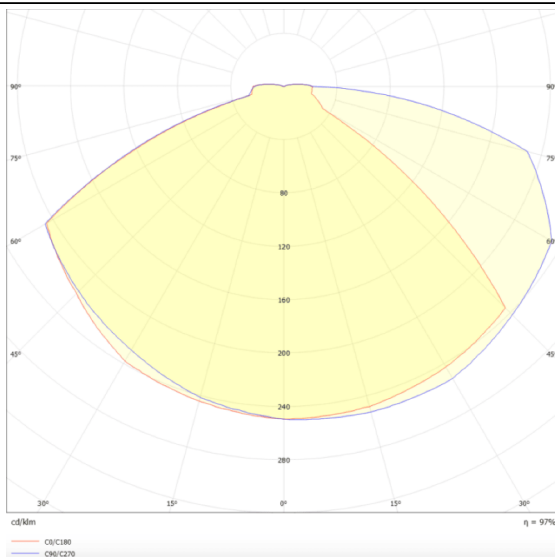

Item code	86.E003.1521.02
Product type	Emergency
Category	Emergency downlight
Family	E-DOWNLIGHT

Pictograms

Scheme

Photometry

Product

Real power (W)	3
Real luminous flux (Lm)	220
Beam angle (&ordm;)	148
IP	20
Electrical class insulation	Class II
Colour	black
Control gear included	yes
Control gear	ON-OFF
Light source	LED
Colour temperature (K)	5000
CRI	>70
Emergency battery life time	3