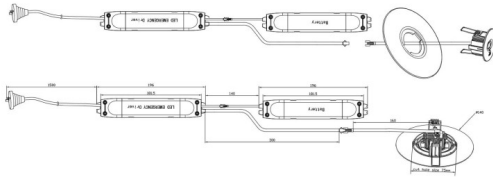

E-DOWNLIGHT

Emergency downlight, 3W, 3hrs, circular lens, white. Controlled by smart IC, with self-test function. Made in die cast aluminum has a lens oval shape for escape lighting. LiFePO4 battery, long lifetime. On-OFF driver.

Item code	86.E003.1571.01
Product type	Emergency
Category	Emergency downlight
Family	E-DOWNLIGHT

Pictograms

-
- 50 Hz
- 220 V
- 240 V
- CE
- Driver INCL
- On
- Off
- IP 20

Scheme

Product	
Real power (W)	3
Real luminous flux (Lm)	220
Beam angle (&ordm;)	165x68
IP	20
Electrical class insulation	Class II
Colour	white
Control gear included	yes
Control gear	ON-OFF
Light source	LED
Colour temperature (K)	5000
CRI	>70
Emergency battery life time	3