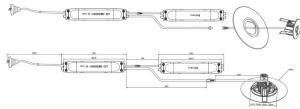

E-DOWNLIGHT

Emergency downlight, 3W, 3hrs, circular lens, white. Controlled by smart IC, with self-test function. Made in die cast aluminum has a lens oval shape for escape lighting. LiFePO4 battery, long lifetime. On-OFF driver.

Item code	86.E003.1571.01
Product type	Emergency
Category	Emergency downlight
Family	E-DOWNLIGHT

Pictograms

A set of pictograms including: a square symbol, 50/60 Hz, 220/240 V, CE, Driver INCL, On/Off, and IP 20.

Product	
Real power (W)	3
Real luminous flux (Lm)	220
Beam angle (°)	165x68
IP	20
Electrical class insulation	Class II
Colour	white
Chip Brand	Smalite
Control gear included	yes
Control gear	ON-OFF
Light source	LED
Colour temperature (K)	5000
CRI	>70
Emergency battery life time	3

Scheme

Photometry