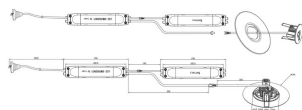

E-DOWNLIGHT

Emergency downlight, 3W, 3hrs, circular lens, white. Controlled by smart IC, with self-test function. Made in die cast aluminum has a lens oval shape for escape lighting. LiFePO4 battery, long lifetime. On-OFF driver.

Item code	86.E003.1571.01
Product type	Emergency
Category	Emergency downlight
Family	E-DOWNLIGHT

Pictograms

	50 60 Hz	220 240 V	CE	Driver INCL.
On Off	IP 20			

Scheme

Photometry

Product

Real power (W)	3
Real luminous flux (Lm)	220
Beam angle (°)	165x68
IP	20
Electrical class insulation	Class II
Colour	white
Chip Brand	Smalite
Control gear included	yes
Control gear	ON-OFF
Light source	LED
Colour temperature (K)	5000
CRI	>70
Emergency battery life time	3