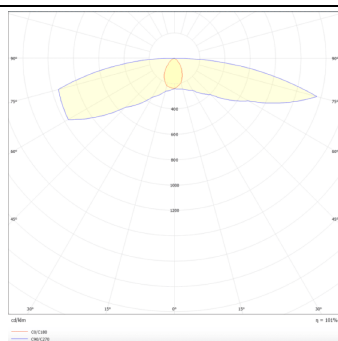

Item code	86.E003.1571.01
Product type	Emergency
Category	Emergency downlight
Family	E-DOWNLIGHT

Pictograms

	50 60 Hz	220 240 V	CE	Driver INCL.
On Off	IP 20			

Scheme

Photometry

Product

Real power (W)	3
Real luminous flux (Lm)	220
Beam angle (°)	165x68
IP	20
Electrical class insulation	Class II
Colour	white
Chip Brand	Smalite
Control gear included	yes
Control gear	ON-OFF
Light source	LED
Colour temperature (K)	5000
CRI	>70
Emergency battery life time	3