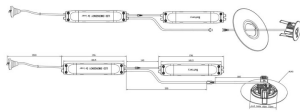

E-DOWNLIGHT

Emergency downlight, 3W, 3hrs, circular lens, white. Controlled by smart IC, with self-test function. Made in die cast aluminum has a lens oval shape for escape lighting. LiFePO4 battery, long lifetime. On-OFF driver.

Item code	86.E003.1571.01
Product type	Emergency
Category	Emergency downlight
Family	E-DOWNLIGHT

Pictograms

Scheme

Product

Real power (W)	3
Real luminous flux (Lm)	220
Beam angle (°)	165x68
IP	20
Electrical class insulation	Class II
Colour	white
Chip Brand	Smalite
Control gear included	yes
Control gear	ON-OFF
Light source	LED
Colour temperature (K)	5000
CRI	>70
Emergency battery life time	3