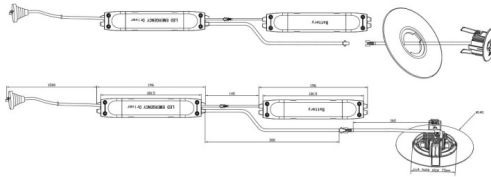

E-DOWNLIGHT

Emergency downlight, 3W, 3hrs, circular lens, white. Controlled by smart IC, with self-test function. Made in die cast aluminum has a lens oval shape for escape lighting. LiFePO4 battery, long lifetime. On-OFF driver.

Item code	86.E003.1571.01
Product type	Emergency
Category	Emergency downlight
Family	E-DOWNLIGHT

Pictograms

Scheme

Product	
Real power (W)	3
Real luminous flux (Lm)	220
Beam angle (°)	165x68
IP	20
Electrical class insulation	Class II
Colour	white
Control gear included	yes
Control gear	ON-OFF
Light source	LED
Type of LED	SMD
Colour temperature (K)	5000
CRI	>70
Emergency battery life time	3