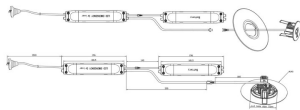

E-DOWNLIGHT

Emergency downlight, 3W, 3hrs, circular lens, black. Controlled by smart IC, with self-test function. Made in die cast aluminum has a lens oval shape for escape lighting. LiFePO4 battery, long lifetime. On-OFF driver.

Item code	86.E003.1571.02
Product type	Emergency
Category	Emergency downlight
Family	E-DOWNLIGHT

Pictograms

□

50
60 Hz

220
240 V

CE

Driver
INCL.

On
Off

IP
20

Product	
Real power (W)	3
Real luminous flux (Lm)	220
Beam angle (°)	165x69
IP	20
Electrical class insulation	Class II
Colour	black
Chip Brand	Smalite
Control gear included	yes
Control gear	ON-OFF
Light source	LED
Colour temperature (K)	5000
CRI	>70
Emergency battery life time	3

Scheme

Photometry