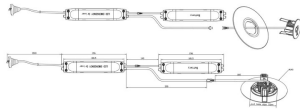

E-DOWNLIGHT

Emergency downlight, 3W, 3hrs, circular lens, black. Controlled by smart IC, with self-test function. Made in die cast aluminum has a lens oval shape for escape lighting. LiFePO4 battery, long lifetime. On-OFF driver.

Item code	86.E003.1571.02
Product type	Emergency
Category	Emergency downlight
Family	E-DOWNLIGHT

Pictograms

Product	
Real power (W)	3
Real luminous flux (Lm)	220
Beam angle (°)	165x69
IP	20
Electrical class insulation	Class II
Colour	black
Chip Brand	Smalite
Control gear included	yes
Control gear	ON-OFF
Light source	LED
Colour temperature (K)	5000
CRI	>70
Emergency battery life time	3

Scheme

Photometry