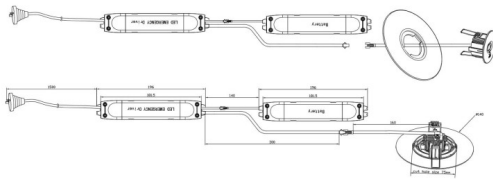

E-DOWNLIGHT

Emergency downlight, 3W, 3hrs, circular lens, black. Controlled by smart IC, with self-test function. Made in die cast aluminum has a lens oval shape for escape lighting. LiFePO4 battery, long lifetime. On-OFF driver.

Item code	86.E003.1571.02
Product type	Emergency
Category	Emergency downlight
Family	E-DOWNLIGHT

Pictograms

Scheme

Product	
Real power (W)	3
Real luminous flux (Lm)	220
Beam angle (°)	165x69
IP	20
Electrical class insulation	Class II
Colour	black
Control gear included	yes
Control gear	ON-OFF
Light source	LED
Type of LED	SMD
Colour temperature (K)	5000
CRI	>70
Emergency battery life time	3