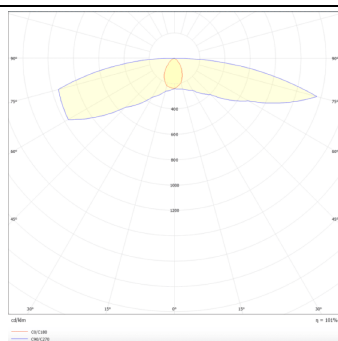

IP
20

Scheme

Photometry

Product

Real power (W)	3
Real luminous flux (Lm)	220
Beam angle (°)	165x69
IP	20
Electrical class insulation	Class II
Colour	black
Chip Brand	Smalite
Control gear included	yes
Control gear	ON-OFF
Light source	LED
Colour temperature (K)	5000
CRI	>70
Emergency battery life time	3