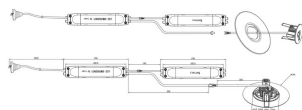

E-DOWNLIGHT

Emergency downlight, 3W, 3hrs, circular lens, black. Controlled by smart IC, with self-test function. Made in die cast aluminum has a lens oval shape for escape lighting. LiFePO4 battery, long lifetime. On-OFF driver.

Item code	86.E003.1571.02
Product type	Emergency
Category	Emergency downlight
Family	E-DOWNLIGHT

Pictograms

□

50
60 Hz

220
240 V

CE

Driver
INCL.

On
Off

IP
20

Scheme

Photometry

Product

Real power (W)	3
Real luminous flux (Lm)	220
Beam angle (°)	165x69
IP	20
Electrical class insulation	Class II
Colour	black
Chip Brand	Smalite
Control gear included	yes
Control gear	ON-OFF
Light source	LED
Colour temperature (K)	5000
CRI	>70
Emergency battery life time	3