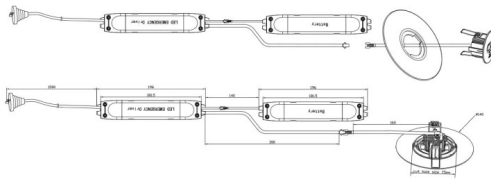

**E-DOWNLIGHT**

Emergency downlight, 3W, 3hrs, circular lens, black. Controlled by smart IC, with self-test function. Made in die cast aluminum has a lens oval shape for escape lighting. LiFePO4 battery, long lifetime. On-OFF driver.

<b>Item code</b>	<b>86.E003.1571.02</b>
<b>Product type</b>	<b>Emergency</b>
<b>Category</b>	<b>Emergency downlight</b>
<b>Family</b>	<b>E-DOWNLIGHT</b>

**Pictograms**

**Scheme**

**Photometry**

**Product**

<b>Real power (W)</b>	<b>3</b>
<b>Real luminous flux (Lm)</b>	<b>220</b>
<b>Beam angle (°)</b>	<b>165x69</b>
<b>IP</b>	<b>20</b>
<b>Electrical class insulation</b>	<b>Class II</b>
<b>Colour</b>	<b>black</b>
<b>Control gear included</b>	<b>yes</b>
<b>Control gear</b>	<b>ON-OFF</b>
<b>Light source</b>	<b>LED</b>
<b>Type of LED</b>	<b>SMD</b>
<b>Colour temperature (K)</b>	<b>5000</b>
<b>CRI</b>	<b>&gt;70</b>
<b>Emergency battery life time</b>	<b>3</b>