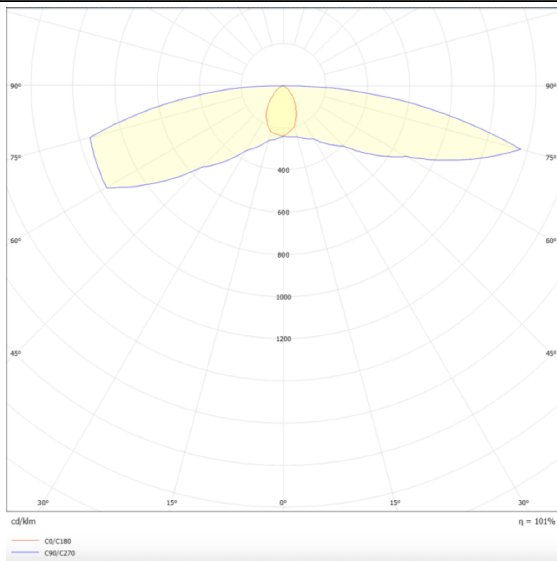

Photometry

Product

Real power (W)	3
Real luminous flux (Lm)	220
Beam angle (°)	165x69
IP	20
Electrical class insulation	Class II
Colour	black
Control gear included	yes
Control gear	ON-OFF
Light source	LED
Type of LED	SMD
Colour temperature (K)	5000
CRI	>70
Emergency battery life time	3