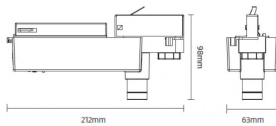

Scheme

Product

Real power (W)	3.5
Real luminous flux (Lm)	220
Beam angle (°)	30
IP	20
Electrical class insulation	Class II
Colour	white
Chip Brand	Smalite
Control gear included	yes
Control gear	ON-OFF
Light source	LED
Colour temperature (K)	5000
CRI	>70
Emergency battery life time	3