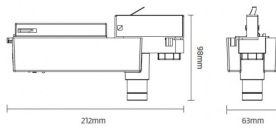

E-TRACK

Emergency track fixture, 3,5W, 3hrs, white color. LED self-contained luminaire with manual test and auto test optional..Light distribution 30 degrees. LiFePO4 battery, long lifetime. On-OFF driver.

Item code	86.E005.1511.01
Product type	Emergency
Category	Emergency Tracklight
Family	E-TRACK

Pictograms

Scheme

Product

Real power (W)	3.5
Real luminous flux (Lm)	220
Beam angle (°)	30
IP	20
Electrical class insulation	Class II
Colour	white
Chip Brand	Smalite
Control gear included	yes
Control gear	ON-OFF
Light source	LED
Colour temperature (K)	5000
CRI	>70
Emergency battery life time	3