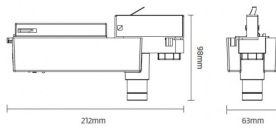

Scheme

Product

Real power (W)	3.5
Real luminous flux (Lm)	220
Beam angle (°)	30
IP	20
Electrical class insulation	Class II
Colour	white
Chip Brand	Smalite
Control gear included	yes
Control gear	ON-OFF
Light source	LED
Colour temperature (K)	5000
CRI	>70
Emergency battery life time	3