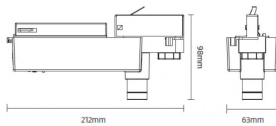

E-TRACK

Emergency track fixture, 3,5W, 3hrs, white color. LED self-contained luminaire with manual test and auto test optional..Light distribution 30 degrees. LiFePO4 battery, long lifetime. On-OFF driver.

Item code	86.E005.1511.01
Product type	Emergency
Category	Emergency Tracklight
Family	E-TRACK

Pictograms

Scheme

Product

Real power (W)	3.5
Real luminous flux (Lm)	220
Beam angle (°)	30
IP	20
Electrical class insulation	Class II
Colour	white
Chip Brand	Smalite
Control gear included	yes
Control gear	ON-OFF
Light source	LED
Colour temperature (K)	5000
CRI	>70
Emergency battery life time	3