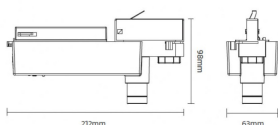

E-TRACK

Emergency track fixture, 3,5W, 3hrs, white color. LED self-contained luminaire with manual test and auto test optional..Light distribution 30 degrees. LiFePO4 battery, long lifetime. On-OFF driver.

Item code	86.E005.1511.01
Product type	Emergency
Category	Track emergency
Family	E-TRACK

Pictograms

Scheme

Product

Real power (W)	3.5
Real luminous flux (Lm)	220
Beam angle (°)	30
IP	20
Electrical class insulation	Class II
Colour	white
Chip Brand	Smalite
Control gear included	yes
Control gear	ON-OFF
Light source	LED
Colour temperature (K)	5000
CRI	>70
Emergency battery life time	3