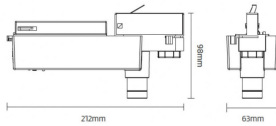

### E-TRACK

Emergency track fixture, 3,5W, 3hrs, white color. LED self-contained luminaire with manual test and auto test optional..Light distribution 30 degrees. LiFePO4 battery, long lifetime. On-OFF driver.

### Product

<b>Real power (W)</b>	<b>3.5</b>
<b>Real luminous flux (Lm)</b>	<b>220</b>
<b>Beam angle (°)</b>	<b>30</b>
<b>IP</b>	<b>20</b>
<b>Electrical class insulation</b>	<b>Class II</b>
<b>Colour</b>	<b>white</b>
<b>Chip Brand</b>	<b>Smalite</b>
<b>Control gear included</b>	<b>yes</b>
<b>Control gear</b>	<b>ON-OFF</b>
<b>Light source</b>	<b>LED</b>
<b>Colour temperature (K)</b>	<b>5000</b>
<b>CRI</b>	<b>&gt;70</b>
<b>Emergency battery life time</b>	<b>3</b>